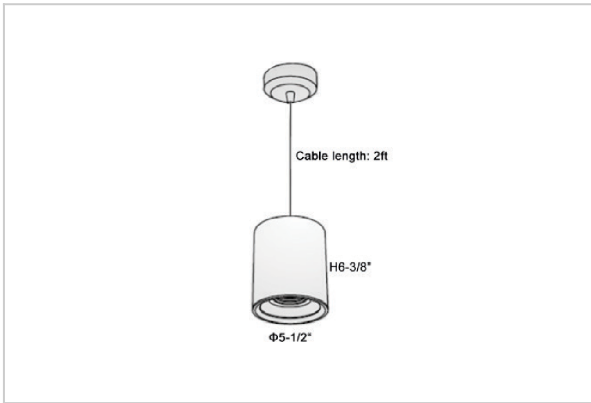

## Product Code : IK-RFlaxoPL-40W-30K-WH-90C-40D

Voltage	100 - 277 V AC, 50-60 Hz
Lumen Output	3400lm
Power	40W
CCT	3000K
CRI	>90
Beam Angle	40°
Light Distribution	Flood
LED Light Source	Osram SOLERIQ S 19
Start Time	Instant
Driver	Stand Alone (included)
Operating Position	No Swiveling Type
Dimming	Triac Dimming / 0-10 V Dimming
Heads	Single Head
Finish	White
Height	6-3/8"
Diameter	5-1/2"
Optics	Reflective Cup Structure
IP Rating	IP65
Application Area	Guest Room, Restaurant, Meeting Room, Club, Hall, Hotel Entrance

### Beam Spread (Options)

Medium 20°		Flood 40°	
ft	Ø	ft	Ø
3.0	1.41	3.0	2.03
9.0	4.22	9.0	6.09
15.0	7.04	15.0	10.15

Flaxo is a technologically advanced LED Pendant Light that incorporates electronic gear and a high-quality lens with wide beam spread. While commonly used as task light, the unique and state-of-the-art design of this luminaire also enhances the overall aesthetics of your store.