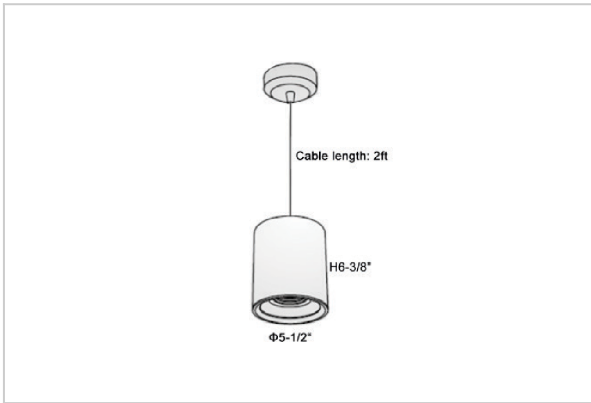

Flaxo Pendant Lights

ITEM SKU#: 662187506395

Product Code : IK-RFlaxoPL-40W-27K-WH-90C-40D

Voltage	100 - 277 V AC, 50-60 Hz
Lumen Output	3200lm
Power	40W
CCT	2700K
CRI	>90
Beam Angle	40°
Light Distribution	Flood
LED Light Source	Osram SOLERIQ S 19
Start Time	Instant
Driver	Stand Alone (included)
Operating Position	No Swiveling Type
Dimming	Triac Dimming / 0-10 V Dimming
Heads	Single Head
Finish	White
Height	6-3/8"
Diameter	5-1/2"
Optics	Reflective Cup Structure
IP Rating	IP65
Application Area	Guest Room, Restaurant, Meeting Room, Club, Hall, Hotel Entrance

Beam Spread (Options)

Medium 20°		Flood 40°	
ft	Ø	ft	Ø
3.0	1.41	3.0	2.03
9.0	4.22	9.0	6.09
15.0	7.04	15.0	10.15

Flaxo is a technologically advanced LED Pendant Light that incorporates electronic gear and a high-quality lens with wide beam spread. While commonly used as task light, the unique and state-of-the-art design of this luminaire also enhances the overall aesthetics of your store.