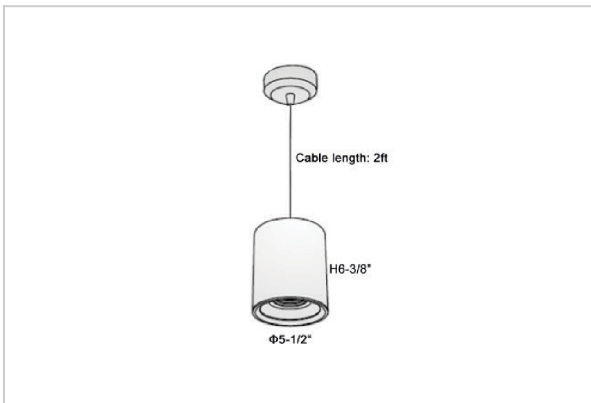

## Product Code : IK-RFlaxoPL-40W-27K-WH-90C-40D

Voltage	100 - 277 V AC, 50-60 Hz
Lumen Output	3200lm
Power	40W
CCT	2700K
CRI	>90
Beam Angle	40°
Light Distribution	Flood
LED Light Source	Osram SOLERIQ S 19
Start Time	Instant
Driver	Stand Alone (included)
Operating Position	No Swiveling Type
Dimming	Triac Dimming / 0-10 V Dimming
Heads	Single Head
Finish	White
Height	6-3/8"
Diameter	5-1/2"
Optics	Reflective Cup Structure
IP Rating	IP65
Application Area	Guest Room, Restaurant, Meeting Room, Club, Hall, Hotel Entrance

### Beam Spread (Options)

Medium 20°		Flood 40°	
ft	Ø	ft	Ø
3.0	1.41	3.0	2.03
9.0	4.22	9.0	6.09
15.0	7.04	15.0	10.15

Flaxo is a technologically advanced LED Pendant Light that incorporates electronic gear and a high-quality lens with wide beam spread. While commonly used as task light, the unique and state-of-the-art design of this luminaire also enhances the overall aesthetics of your store.