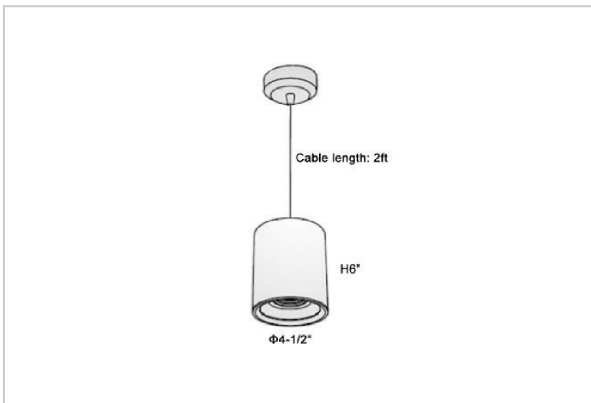

Flaxo Pendant Lights

ITEM SKU#: 662187506371

Product Code : IK-RFlaxoPL-30W-40K-WH-90C-40D

Voltage	100 - 277 V AC, 50-60 Hz
Lumen Output	2700lm
Power	30W
CCT	4000K
CRI	>90
Beam Angle	40°
Light Distribution	Flood
LED Light Source	Osram SOLERIQ S 19
Start Time	Instant
Driver	Stand Alone (included)
Operating Position	No Swiveling Type
Dimming	Triac Dimming / 0-10 V Dimming
Heads	Single Head
Finish	White
Height	6"
Diameter	4-1/2"
Optics	Reflective Cup Structure
IP Rating	IP65
Application Area	Guest Room, Restaurant, Meeting Room, Club, Hall, Hotel Entrance

Beam Spread (Options)

Medium		20°	Flood		40°
ft	Ø	ft	Ø	ft	Ø
3.0	1.41	3.0	2.03		
9.0	4.22	9.0	6.09		
15.0	7.04	15.0	10.15		

Flaxo is a technologically advanced LED Pendant Light that incorporates electronic gear and a high-quality lens with wide beam spread. While commonly used as task light, the unique and state-of-the-art design of this luminaire also enhances the overall aesthetics of your store.