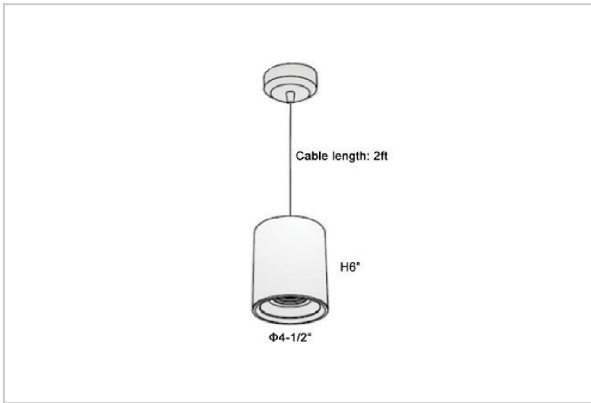

Flaxo Pendant Lights

ITEM SKU#: 662187506371

Product Code : IK-RFlaxoPL-30W-40K-WH-90C-40D

Voltage	100 - 277 V AC, 50-60 Hz
Lumen Output	2700lm
Power	30W
CCT	4000K
CRI	>90
Beam Angle	40°
Light Distribution	Flood
LED Light Source	Osram SOLERIQ S 19
Start Time	Instant
Driver	Stand Alone (included)
Operating Position	No Swiveling Type
Dimming	Triac Dimming / 0-10 V Dimming
Heads	Single Head
Finish	White
Height	6"
Diameter	4-1/2"
Optics	Reflective Cup Structure
IP Rating	IP65
Application Area	Guest Room, Restaurant, Meeting Room, Club, Hall, Hotel Entrance

Beam Spread (Options)

Medium		20°	Flood		40°
ft	Ø	ft	Ø	ft	Ø
3.0	1.41	3.0	2.03		
9.0	4.22	9.0	6.09		
15.0	7.04	15.0	10.15		

Flaxo is a technologically advanced LED Pendant Light that incorporates electronic gear and a high-quality lens with wide beam spread. While commonly used as task light, the unique and state-of-the-art design of this luminaire also enhances the overall aesthetics of your store.