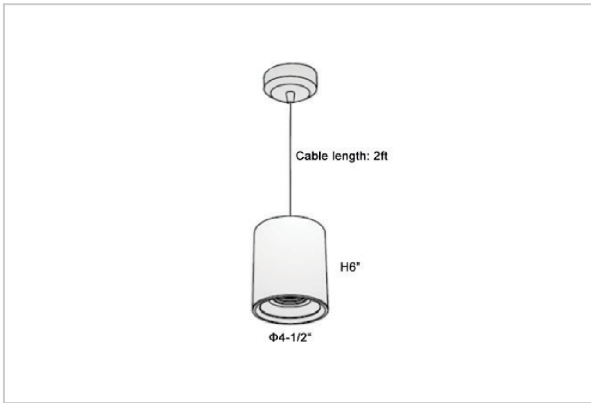

Flaxo Pendant Lights

ITEM SKU#: 662187506364

Product Code : IK-RFlaxoPL-30W-30K-WH-90C-40D

Voltage	100 - 277 V AC, 50-60 Hz
Lumen Output	2550lm
Power	30W
CCT	3000K
CRI	>90
Beam Angle	40°
Light Distribution	Flood
LED Light Source	Osram SOLERIQ S 19
Start Time	Instant
Driver	Stand Alone (included)
Operating Position	No Swiveling Type
Dimming	Triac Dimming / 0-10 V Dimming
Heads	Single Head
Finish	White
Height	6"
Diameter	4-1/2"
Optics	Reflective Cup Structure
IP Rating	IP65
Application Area	Guest Room, Restaurant, Meeting Room, Club, Hall, Hotel Entrance

Beam Spread (Options)

Medium		20°	Flood		40°
ft	Ø	ft	Ø	ft	Ø
3.0	1.41	3.0	2.03		
9.0	4.22	9.0	6.09		
15.0	7.04	15.0	10.15		

Flaxo is a technologically advanced LED Pendant Light that incorporates electronic gear and a high-quality lens with wide beam spread. While commonly used as task light, the unique and state-of-the-art design of this luminaire also enhances the overall aesthetics of your store.