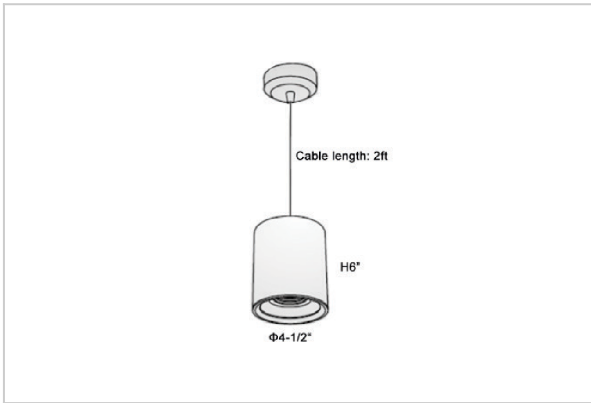

Flaxo Pendant Lights

ITEM SKU#: 662187506364

Product Code : IK-RFlaxoPL-30W-30K-WH-90C-40D

Voltage	100 - 277 V AC, 50-60 Hz
Lumen Output	2550lm
Power	30W
CCT	3000K
CRI	>90
Beam Angle	40°
Light Distribution	Flood
LED Light Source	Osram SOLERIQ S 19
Start Time	Instant
Driver	Stand Alone (included)
Operating Position	No Swiveling Type
Dimming	Triac Dimming / 0-10 V Dimming
Heads	Single Head
Finish	White
Height	6"
Diameter	4-1/2"
Optics	Reflective Cup Structure
IP Rating	IP65
Application Area	Guest Room, Restaurant, Meeting Room, Club, Hall, Hotel Entrance

Beam Spread (Options)

Medium 20°		Flood 40°	
ft	Ø	ft	Ø
3.0	1.41	3.0	2.03
9.0	4.22	9.0	6.09
15.0	7.04	15.0	10.15

Flaxo is a technologically advanced LED Pendant Light that incorporates electronic gear and a high-quality lens with wide beam spread. While commonly used as task light, the unique and state-of-the-art design of this luminaire also enhances the overall aesthetics of your store.