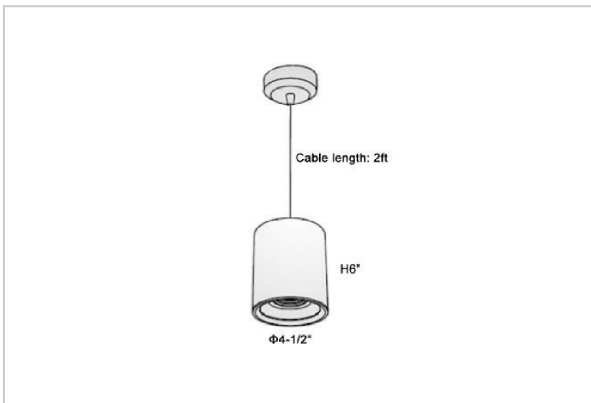

Flaxo Pendant Lights

ITEM SKU#: 662187506357

Product Code : IK-RFlaxoPL-30W-27K-WH-90C-40D

Voltage	100 - 277 V AC, 50-60 Hz
Lumen Output	2400lm
Power	30W
CCT	2700K
CRI	>90
Beam Angle	40°
Light Distribution	Flood
LED Light Source	Osram SOLERIQ S 19
Start Time	Instant
Driver	Stand Alone (included)
Operating Position	No Swiveling Type
Dimming	Triac Dimming / 0-10 V Dimming
Heads	Single Head
Finish	White
Height	6"
Diameter	4-1/2"
Optics	Reflective Cup Structure
IP Rating	IP65
Application Area	Guest Room, Restaurant, Meeting Room, Club, Hall, Hotel Entrance

Beam Spread (Options)

Medium		20°	Flood		40°
ft	Ø	ft	Ø	ft	Ø
3.0	1.41	3.0	2.03		
9.0	4.22	9.0	6.09		
15.0	7.04	15.0	10.15		

Flaxo is a technologically advanced LED Pendant Light that incorporates electronic gear and a high-quality lens with wide beam spread. While commonly used as task light, the unique and state-of-the-art design of this luminaire also enhances the overall aesthetics of your store.