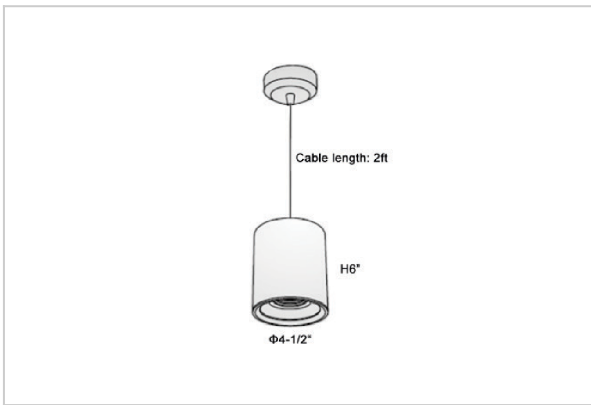

## Product Code : IK-RFlaxoPL-30W-27K-WH-90C-40D

Voltage	100 - 277 V AC, 50-60 Hz
Lumen Output	2400lm
Power	30W
CCT	2700K
CRI	>90
Beam Angle	40°
Light Distribution	Flood
LED Light Source	Osram SOLERIQ S 19
Start Time	Instant
Driver	Stand Alone (included)
Operating Position	No Swiveling Type
Dimming	Triac Dimming / 0-10 V Dimming
Heads	Single Head
Finish	White
Height	6"
Diameter	4-1/2"
Optics	Reflective Cup Structure
IP Rating	IP65
Application Area	Guest Room, Restaurant, Meeting Room, Club, Hall, Hotel Entrance

### Beam Spread (Options)

Medium 20°		Flood 40°	
ft	Ø	ft	Ø
3.0	1.41	3.0	2.03
9.0	4.22	9.0	6.09
15.0	7.04	15.0	10.15

Flaxo is a technologically advanced LED Pendant Light that incorporates electronic gear and a high-quality lens with wide beam spread. While commonly used as task light, the unique and state-of-the-art design of this luminaire also enhances the overall aesthetics of your store.