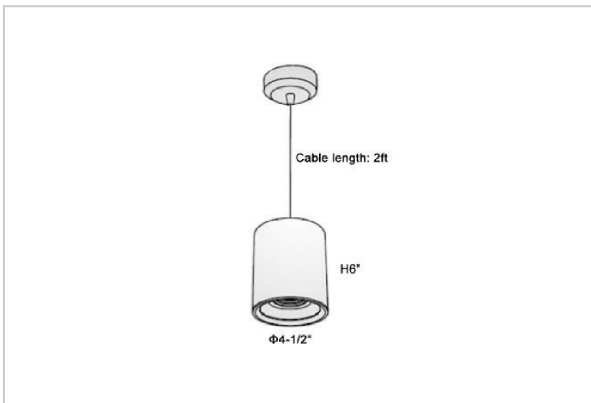

## Product Code : IK-RFlaxoPL-30W-27K-WH-90C-40D

Voltage	100 - 277 V AC, 50-60 Hz
Lumen Output	2400lm
Power	30W
CCT	2700K
CRI	>90
Beam Angle	40°
Light Distribution	Flood
LED Light Source	Osram SOLERIQ S 19
Start Time	Instant
Driver	Stand Alone (included)
Operating Position	No Swiveling Type
Dimming	Triac Dimming / 0-10 V Dimming
Heads	Single Head
Finish	White
Height	6"
Diameter	4-1/2"
Optics	Reflective Cup Structure
IP Rating	IP65
Application Area	Guest Room, Restaurant, Meeting Room, Club, Hall, Hotel Entrance

### Beam Spread (Options)

Medium		20°		Flood		40°	
ft	Ø	ft	Ø	ft	Ø	ft	Ø
3.0	1.41	3.0	2.03				
9.0	4.22	9.0	6.09				
15.0	7.04	15.0	10.15				

Flaxo is a technologically advanced LED Pendant Light that incorporates electronic gear and a high-quality lens with wide beam spread. While commonly used as task light, the unique and state-of-the-art design of this luminaire also enhances the overall aesthetics of your store.