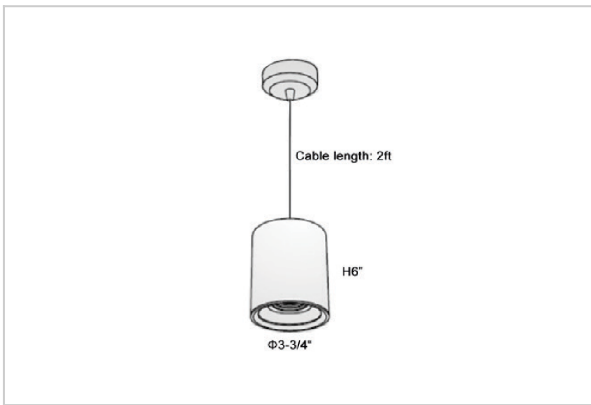

Flaxo Pendant Lights

ITEM SKU#: 662187506340

Product Code : IK-RFlaxoPL-20W-50K-WH-90C-40D

| | |
|--------------------|--|
| Voltage | 100 - 277 V AC, 50-60 Hz |
| Lumen Output | 1900lm |
| Power | 20W |
| CCT | 5000K |
| CRI | >90 |
| Beam Angle | 40° |
| Light Distribution | Flood |
| LED Light Source | Osram SOLERIQ S 19 |
| Start Time | Instant |
| Driver | Stand Alone (included) |
| Operating Position | No Swiveling Type |
| Dimming | Triac Dimming / 0-10 V Dimming |
| Heads | Single Head |
| Finish | White |
| Height | 6" |
| Diameter | 3-3/4" |
| Optics | Reflective Cup Structure |
| IP Rating | IP65 |
| Application Area | Guest Room, Restaurant, Meeting Room, Club, Hall, Hotel Entrance |

Beam Spread (Options)

| Medium 20° | | Flood 40° | |
|------------|------|-----------|-------|
| ft | Ø | ft | Ø |
| 3.0 | 1.41 | 3.0 | 2.03 |
| 9.0 | 4.22 | 9.0 | 6.09 |
| 15.0 | 7.04 | 15.0 | 10.15 |