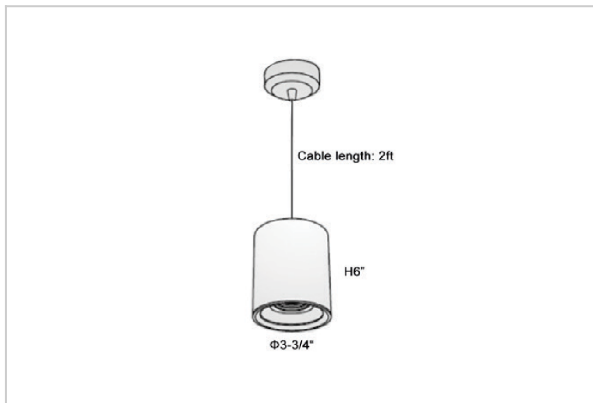

## Product Code : IK-RFlaxoPL-20W-40K-WH-90C-40D

Voltage	100 - 277 V AC, 50-60 Hz
Lumen Output	1800lm
Power	20W
CCT	4000K
CRI	>90
Beam Angle	40°
Light Distribution	Flood
LED Light Source	Osram SOLERIQ S 19
Start Time	Instant
Driver	Stand Alone (included)
Operating Position	No Swiveling Type
Dimming	Triac Dimming / 0-10 V Dimming
Heads	Single Head
Finish	White
Height	6"
Diameter	3-3/4"
Optics	Reflective Cup Structure
IP Rating	IP65
Application Area	Guest Room, Restaurant, Meeting Room, Club, Hall, Hotel Entrance

### Beam Spread (Options)

Medium 20°		Flood 40°	
ft	Ø	ft	Ø
3.0	1.41	3.0	2.03
9.0	4.22	9.0	6.09
15.0	7.04	15.0	10.15

Flaxo is a technologically advanced LED Pendant Light that incorporates electronic gear and a high-quality lens with wide beam spread. While commonly used as task light, the unique and state-of-the-art design of this luminaire also enhances the overall aesthetics of your store.