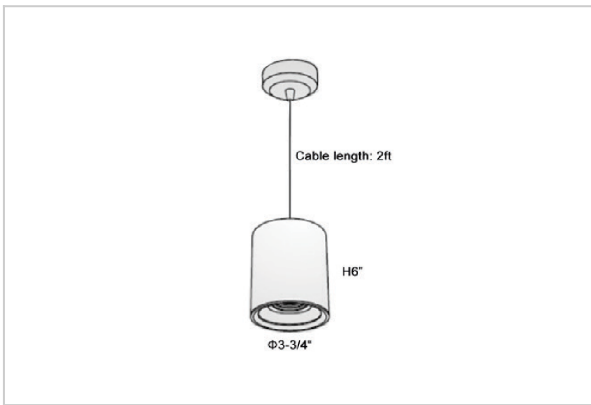

Flaxo Pendant Lights

ITEM SKU#: 662187506333

Product Code : IK-RFlaxoPL-20W-40K-WH-90C-40D

Voltage	100 - 277 V AC, 50-60 Hz
Lumen Output	1800lm
Power	20W
CCT	4000K
CRI	>90
Beam Angle	40°
Light Distribution	Flood
LED Light Source	Osram SOLERIQ S 19
Start Time	Instant
Driver	Stand Alone (included)
Operating Position	No Swiveling Type
Dimming	Triac Dimming / 0-10 V Dimming
Heads	Single Head
Finish	White
Height	6"
Diameter	3-3/4"
Optics	Reflective Cup Structure
IP Rating	IP65
Application Area	Guest Room, Restaurant, Meeting Room, Club, Hall, Hotel Entrance

Beam Spread (Options)

Medium 20°		Flood 40°	
ft	Ø	ft	Ø
3.0	1.41	3.0	2.03
9.0	4.22	9.0	6.09
15.0	7.04	15.0	10.15

Flaxo is a technologically advanced LED Pendant Light that incorporates electronic gear and a high-quality lens with wide beam spread. While commonly used as task light, the unique and state-of-the-art design of this luminaire also enhances the overall aesthetics of your store.