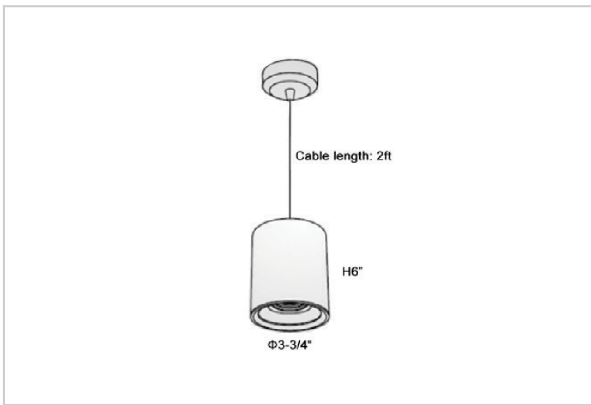

## Product Code : IK-RFlaxoPL-20W-40K-WH-90C-40D

Voltage	100 - 277 V AC, 50-60 Hz
Lumen Output	1800lm
Power	20W
CCT	4000K
CRI	>90
Beam Angle	40°
Light Distribution	Flood
LED Light Source	Osram SOLERIQ S 19
Start Time	Instant
Driver	Stand Alone (included)
Operating Position	No Swiveling Type
Dimming	Triac Dimming / 0-10 V Dimming
Heads	Single Head
Finish	White
Height	6"
Diameter	3-3/4"
Optics	Reflective Cup Structure
IP Rating	IP65
Application Area	Guest Room, Restaurant, Meeting Room, Club, Hall, Hotel Entrance

### Beam Spread (Options)

Medium 20°		Flood 40°	
ft	Ø	ft	Ø
3.0	1.41	3.0	2.03
9.0	4.22	9.0	6.09
15.0	7.04	15.0	10.15

Flaxo is a technologically advanced LED Pendant Light that incorporates electronic gear and a high-quality lens with wide beam spread. While commonly used as task light, the unique and state-of-the-art design of this luminaire also enhances the overall aesthetics of your store.