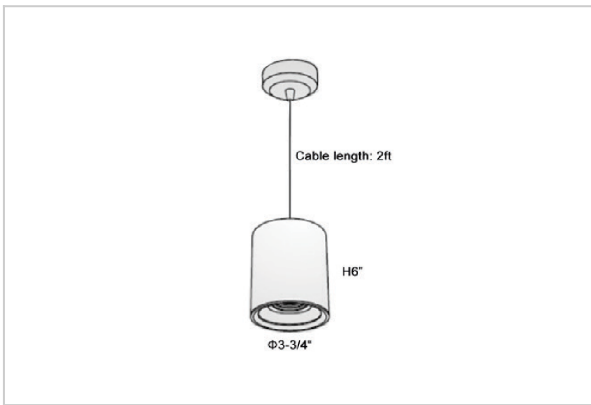

Flaxo Pendant Lights

ITEM SKU#: 662187506326

Product Code : IK-RFlaxoPL-20W-30K-WH-90C-40D

Voltage	100 - 277 V AC, 50-60 Hz
Lumen Output	1700lm
Power	20W
CCT	3000K
CRI	>90
Beam Angle	40°
Light Distribution	Flood
LED Light Source	Osram SOLERIQ S 19
Start Time	Instant
Driver	Stand Alone (included)
Operating Position	No Swiveling Type
Dimming	Triac Dimming / 0-10 V Dimming
Heads	Single Head
Finish	White
Height	6"
Diameter	3-3/4"
Optics	Reflective Cup Structure
IP Rating	IP65
Application Area	Guest Room, Restaurant, Meeting Room, Club, Hall, Hotel Entrance

Beam Spread (Options)

Medium 20°		Flood 40°	
ft	Ø	ft	Ø
3.0	1.41	3.0	2.03
9.0	4.22	9.0	6.09
15.0	7.04	15.0	10.15

Flaxo is a technologically advanced LED Pendant Light that incorporates electronic gear and a high-quality lens with wide beam spread. While commonly used as task light, the unique and state-of-the-art design of this luminaire also enhances the overall aesthetics of your store.