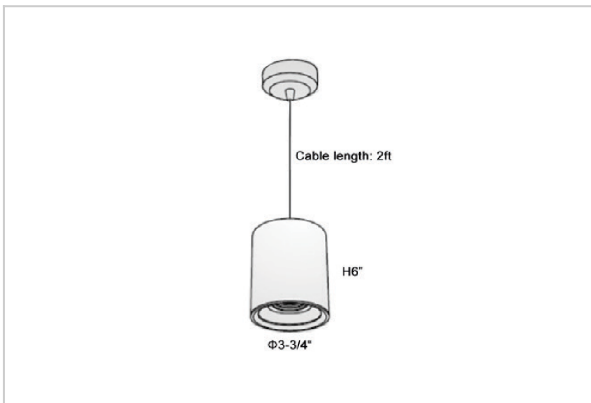

Flaxo Pendant Lights

ITEM SKU#: 662187506326

Product Code : IK-RFlaxoPL-20W-30K-WH-90C-40D

Voltage	100 - 277 V AC, 50-60 Hz
Lumen Output	1700lm
Power	20W
CCT	3000K
CRI	>90
Beam Angle	40°
Light Distribution	Flood
LED Light Source	Osram SOLERIQ S 19
Start Time	Instant
Driver	Stand Alone (included)
Operating Position	No Swiveling Type
Dimming	Triac Dimming / 0-10 V Dimming
Heads	Single Head
Finish	White
Height	6"
Diameter	3-3/4"
Optics	Reflective Cup Structure
IP Rating	IP65
Application Area	Guest Room, Restaurant, Meeting Room, Club, Hall, Hotel Entrance

Beam Spread (Options)

Medium 20°		Flood 40°	
ft	Ø	ft	Ø
3.0	1.41	3.0	2.03
9.0	4.22	9.0	6.09
15.0	7.04	15.0	10.15

Flaxo is a technologically advanced LED Pendant Light that incorporates electronic gear and a high-quality lens with wide beam spread. While commonly used as task light, the unique and state-of-the-art design of this luminaire also enhances the overall aesthetics of your store.