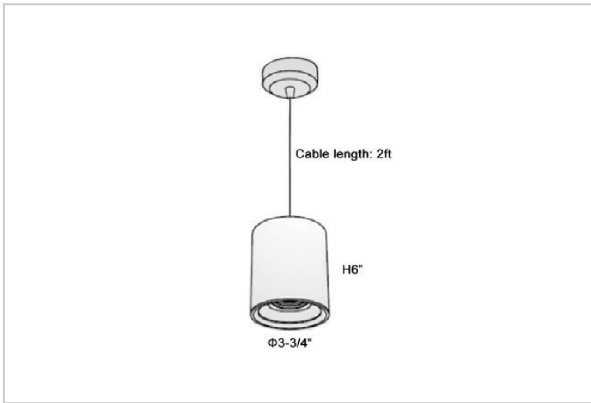

Flaxo Pendant Lights

ITEM SKU#: 662187506319

Product Code : IK-RFlaxoPL-20W-27K-WH-90C-40D

Voltage	100 - 277 V AC, 50-60 Hz
Lumen Output	1800lm
Power	20W
CCT	2700K
CRI	>90
Beam Angle	40°
Light Distribution	Flood
LED Light Source	Osram SOLERIQ S 19
Start Time	Instant
Driver	Stand Alone (included)
Operating Position	No Swiveling Type
Dimming	Triac Dimming / 0-10 V Dimming
Heads	Single Head
Finish	White
Height	6"
Diameter	3-3/4"
Optics	Reflective Cup Structure
IP Rating	IP65
Application Area	Guest Room, Restaurant, Meeting Room, Club, Hall, Hotel Entrance

Beam Spread (Options)

Medium 20°		Flood 40°	
ft	Ø	ft	Ø
3.0	1.41	3.0	2.03
9.0	4.22	9.0	6.09
15.0	7.04	15.0	10.15

Flaxo is a technologically advanced LED Pendant Light that incorporates electronic gear and a high-quality lens with wide beam spread. While commonly used as task light, the unique and state-of-the-art design of this luminaire also enhances the overall aesthetics of your store.