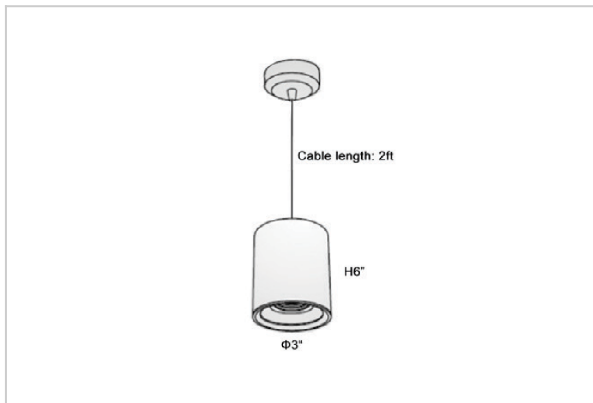

Flaxo Pendant Lights

ITEM SKU#: 662187506302

Product Code : IK-RFlaxoPL-15W-50K-WH-90C-40D

Voltage	100 - 277 V AC, 50-60 Hz
Lumen Output	1425lm
Power	15W
CCT	5000K
CRI	>90
Beam Angle	40°
Light Distribution	Flood
LED Light Source	Osram SOLERIQ S 19
Start Time	Instant
Driver	Stand Alone (included)
Operating Position	No Swiveling Type
Dimming	Triac Dimming / 0-10 V Dimming
Heads	Single Head
Finish	White
Height	6"
Diameter	3"
Optics	Reflective Cup Structure
IP Rating	IP65
Application Area	Guest Room, Restaurant, Meeting Room, Club, Hall, Hotel Entrance

Beam Spread (Options)

Medium		20°	Flood		40°
ft	Ø	ft	Ø	ft	Ø
3.0	1.41	3.0	2.03		
9.0	4.22	9.0	6.09		
15.0	7.04	15.0	10.15		

Flaxo is a technologically advanced LED Pendant Light that incorporates electronic gear and a high-quality lens with wide beam spread. While commonly used as task light, the unique and state-of-the-art design of this luminaire also enhances the overall aesthetics of your store.