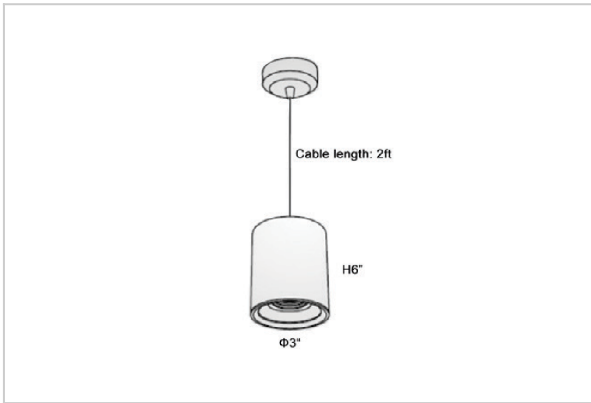

## Product Code : IK-RFlaxoPL-15W-50K-WH-90C-40D

Voltage	100 - 277 V AC, 50-60 Hz
Lumen Output	1425lm
Power	15W
CCT	5000K
CRI	>90
Beam Angle	40°
Light Distribution	Flood
LED Light Source	Osram SOLERIQ S 19
Start Time	Instant
Driver	Stand Alone (included)
Operating Position	No Swiveling Type
Dimming	Triac Dimming / 0-10 V Dimming
Heads	Single Head
Finish	White
Height	6"
Diameter	3"
Optics	Reflective Cup Structure
IP Rating	IP65
Application Area	Guest Room, Restaurant, Meeting Room, Club, Hall, Hotel Entrance

### Beam Spread (Options)

Medium 20°		Flood 40°	
ft	Ø	ft	Ø
3.0	1.41	3.0	2.03
9.0	4.22	9.0	6.09
15.0	7.04	15.0	10.15

Flaxo is a technologically advanced LED Pendant Light that incorporates electronic gear and a high-quality lens with wide beam spread. While commonly used as task light, the unique and state-of-the-art design of this luminaire also enhances the overall aesthetics of your store.