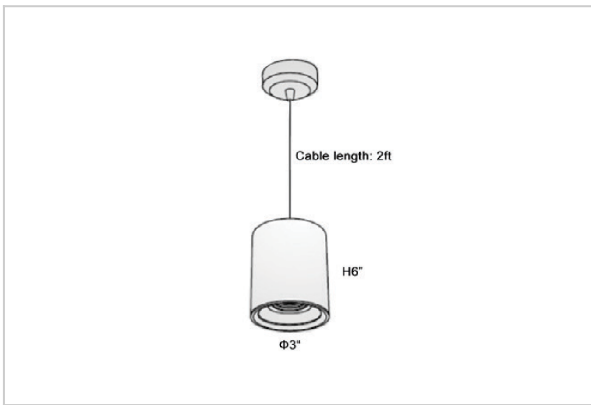

Flaxo Pendant Lights

ITEM SKU#: 662187506296

Product Code : IK-RFlaxoPL-15W-40K-WH-90C-40D

Voltage	100 - 277 V AC, 50-60 Hz
Lumen Output	1350lm
Power	15W
CCT	4000K
CRI	>90
Beam Angle	40°
Light Distribution	Flood
LED Light Source	Osram SOLERIQ S 19
Start Time	Instant
Driver	Stand Alone (included)
Operating Position	No Swiveling Type
Dimming	Triac Dimming / 0-10 V Dimming
Heads	Single Head
Finish	White
Height	6"
Diameter	3"
Optics	Reflective Cup Structure
IP Rating	IP65
Application Area	Guest Room, Restaurant, Meeting Room, Club, Hall, Hotel Entrance

Beam Spread (Options)

Medium 20°		Flood 40°	
ft	Ø	ft	Ø
3.0	1.41	3.0	2.03
9.0	4.22	9.0	6.09
15.0	7.04	15.0	10.15

Flaxo is a technologically advanced LED Pendant Light that incorporates electronic gear and a high-quality lens with wide beam spread. While commonly used as task light, the unique and state-of-the-art design of this luminaire also enhances the overall aesthetics of your store.