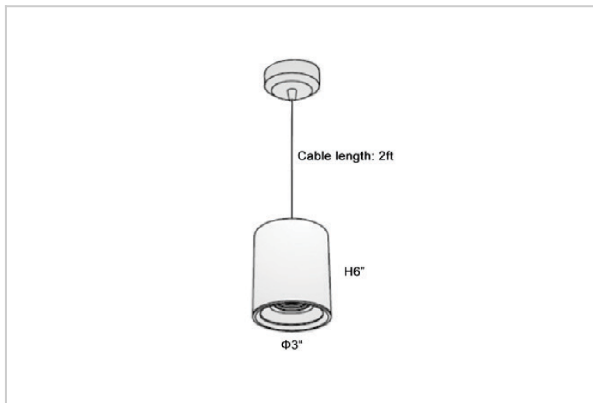

Flaxo Pendant Lights

ITEM SKU#: 662187506296

Product Code : IK-RFlaxoPL-15W-40K-WH-90C-40D

Voltage	100 - 277 V AC, 50-60 Hz
Lumen Output	1350lm
Power	15W
CCT	4000K
CRI	>90
Beam Angle	40°
Light Distribution	Flood
LED Light Source	Osram SOLERIQ S 19
Start Time	Instant
Driver	Stand Alone (included)
Operating Position	No Swiveling Type
Dimming	Triac Dimming / 0-10 V Dimming
Heads	Single Head
Finish	White
Height	6"
Diameter	3"
Optics	Reflective Cup Structure
IP Rating	IP65
Application Area	Guest Room, Restaurant, Meeting Room, Club, Hall, Hotel Entrance

Beam Spread (Options)

Medium 20°		Flood 40°	
ft	Ø	ft	Ø
3.0	1.41	3.0	2.03
9.0	4.22	9.0	6.09
15.0	7.04	15.0	10.15

Flaxo is a technologically advanced LED Pendant Light that incorporates electronic gear and a high-quality lens with wide beam spread. While commonly used as task light, the unique and state-of-the-art design of this luminaire also enhances the overall aesthetics of your store.