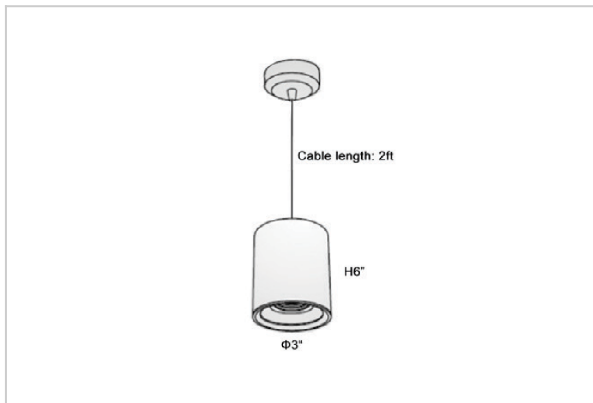

Flaxo Pendant Lights

ITEM SKU#: 662187506265

Product Code : IK-RFlaxoPL-15W-27K-WH-90C-40D

Voltage	100 - 277 V AC, 50-60 Hz
Lumen Output	1200lm
Power	15W
CCT	2700K
CRI	>90
Beam Angle	40°
Light Distribution	Flood
LED Light Source	Osram SOLERIQ S 19
Start Time	Instant
Driver	Stand Alone (included)
Operating Position	No Swiveling Type
Dimming	Triac Dimming / 0-10 V Dimming
Heads	Single Head
Finish	White
Height	6"
Diameter	3"
Optics	Reflective Cup Structure
IP Rating	IP65
Application Area	Guest Room, Restaurant, Meeting Room, Club, Hall, Hotel Entrance

Beam Spread (Options)

Medium 20°		Flood 40°	
ft	Ø	ft	Ø
3.0	1.41	3.0	2.03
9.0	4.22	9.0	6.09
15.0	7.04	15.0	10.15

Flaxo is a technologically advanced LED Pendant Light that incorporates electronic gear and a high-quality lens with wide beam spread. While commonly used as task light, the unique and state-of-the-art design of this luminaire also enhances the overall aesthetics of your store.