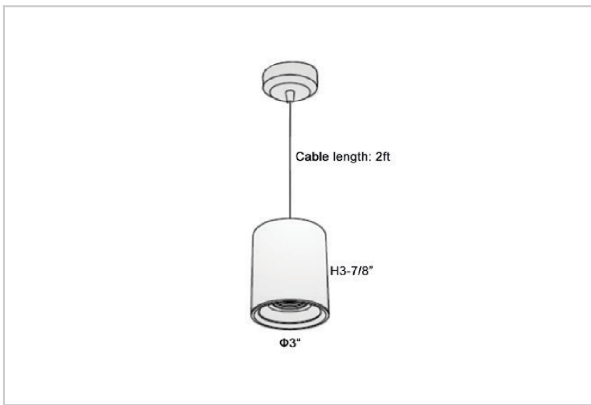

Flaxo Pendant Lights

ITEM SKU#: 662187506234

Product Code : IK-RFlaxoPL-8W-40K-WH-90C-40D

Voltage	100 - 277 V AC, 50-60 Hz
Lumen Output	720lm
Power	8W
CCT	4000K
CRI	>90
Beam Angle	40°
Light Distribution	Flood
LED Light Source	Osram SOLERIQ S 19
Start Time	Instant
Driver	Stand Alone (included)
Operating Position	No Swiveling Type
Dimming	Triac Dimming / 0-10 V Dimming
Heads	Single Head
Finish	White
Height	3-7/8"
Diameter	3"
Optics	Reflective Cup Structure
IP Rating	IP65
Application Area	Guest Room, Restaurant, Meeting Room, Club, Hall, Hotel Entrance

Beam Spread (Options)

Medium 20°		Flood 40°	
ft	Ø	ft	Ø
3.0	1.41	3.0	2.03
9.0	4.22	9.0	6.09
15.0	7.04	15.0	10.15

Flaxo is a technologically advanced LED Pendant Light that incorporates electronic gear and a high-quality lens with wide beam spread. While commonly used as task light, the unique and state-of-the-art design of this luminaire also enhances the overall aesthetics of your store.