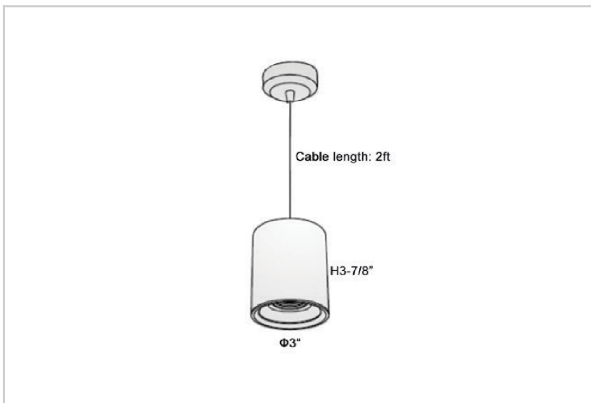

## Product Code : IK-RFlaxoPL-8W-40K-WH-90C-40D

Voltage	100 - 277 V AC, 50-60 Hz
Lumen Output	720lm
Power	8W
CCT	4000K
CRI	>90
Beam Angle	40°
Light Distribution	Flood
LED Light Source	Osram SOLERIQ S 19
Start Time	Instant
Driver	Stand Alone (included)
Operating Position	No Swiveling Type
Dimming	Triac Dimming / 0-10 V Dimming
Heads	Single Head
Finish	White
Height	3-7/8"
Diameter	3"
Optics	Reflective Cup Structure
IP Rating	IP65
Application Area	Guest Room, Restaurant, Meeting Room, Club, Hall, Hotel Entrance

### Beam Spread (Options)

Medium		20°		Flood		40°	
ft	Ø	ft	Ø	ft	Ø	ft	Ø
3.0	1.41	3.0	2.03				
9.0	4.22	9.0	6.09				
15.0	7.04	15.0	10.15				

Flaxo is a technologically advanced LED Pendant Light that incorporates electronic gear and a high-quality lens with wide beam spread. While commonly used as task light, the unique and state-of-the-art design of this luminaire also enhances the overall aesthetics of your store.