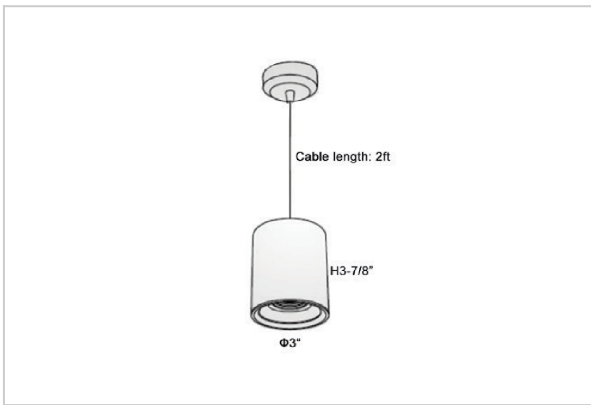

Flaxo Pendant Lights

ITEM SKU#: 662187506227

Product Code : IK-RFlaxoPL-8W-30K-WH-90C-40D

Voltage	100 - 277 V AC, 50-60 Hz
Lumen Output	680lm
Power	8W
CCT	3000K
CRI	>90
Beam Angle	40°
Light Distribution	Flood
LED Light Source	Osram SOLERIQ S 19
Start Time	Instant
Driver	Stand Alone (included)
Operating Position	No Swiveling Type
Dimming	Triac Dimming / 0-10 V Dimming
Heads	Single Head
Finish	White
Height	3-7/8"
Diameter	3"
Optics	Reflective Cup Structure
IP Rating	IP65
Application Area	Guest Room, Restaurant, Meeting Room, Club, Hall, Hotel Entrance

Beam Spread (Options)

Medium		20°		Flood		40°	
ft	Ø	ft	Ø	ft	Ø	ft	Ø
3.0	1.41	3.0	2.03				
9.0	4.22	9.0	6.09				
15.0	7.04	15.0	10.15				

Flaxo is a technologically advanced LED Pendant Light that incorporates electronic gear and a high-quality lens with wide beam spread. While commonly used as task light, the unique and state-of-the-art design of this luminaire also enhances the overall aesthetics of your store.