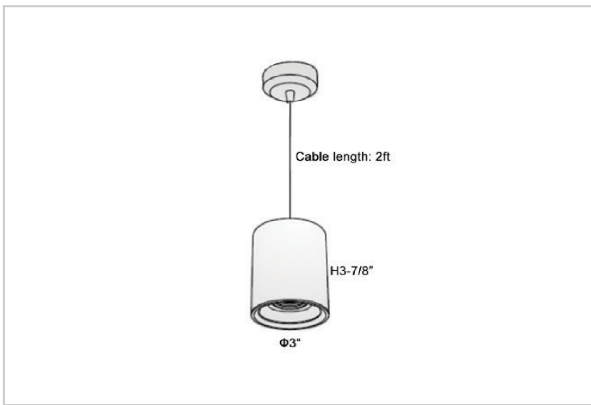

Flaxo Pendant Lights

ITEM SKU#: 662187506210

Product Code : IK-RFlaxoPL-8W-27K-WH-90C-40D

Voltage	100 - 277 V AC, 50-60 Hz
Lumen Output	640lm
Power	8W
CCT	2700K
CRI	>90
Beam Angle	40°
Light Distribution	Flood
LED Light Source	Osram SOLERIQ S 19
Start Time	Instant
Driver	Stand Alone (included)
Operating Position	No Swiveling Type
Dimming	Triac Dimming / 0-10 V Dimming
Heads	Single Head
Finish	White
Height	3-7/8"
Diameter	3"
Optics	Reflective Cup Structure
IP Rating	IP65
Application Area	Guest Room, Restaurant, Meeting Room, Club, Hall, Hotel Entrance

Beam Spread (Options)

Medium		20°	Flood		40°
ft	Ø	ft	Ø	ft	Ø
3.0	1.41	3.0	2.03		
9.0	4.22	9.0	6.09		
15.0	7.04	15.0	10.15		

Flaxo is a technologically advanced LED Pendant Light that incorporates electronic gear and a high-quality lens with wide beam spread. While commonly used as task light, the unique and state-of-the-art design of this luminaire also enhances the overall aesthetics of your store.