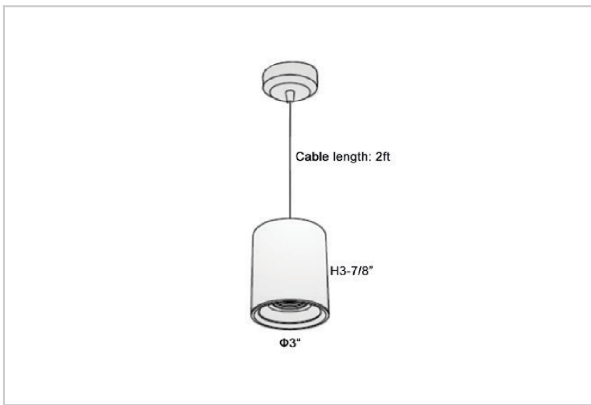

Flaxo Pendant Lights

ITEM SKU#: 662187506210

Product Code : IK-RFlaxoPL-8W-27K-WH-90C-40D

Voltage	100 - 277 V AC, 50-60 Hz
Lumen Output	640lm
Power	8W
CCT	2700K
CRI	>90
Beam Angle	40°
Light Distribution	Flood
LED Light Source	Osram SOLERIQ S 19
Start Time	Instant
Driver	Stand Alone (included)
Operating Position	No Swiveling Type
Dimming	Triac Dimming / 0-10 V Dimming
Heads	Single Head
Finish	White
Height	3-7/8"
Diameter	3"
Optics	Reflective Cup Structure
IP Rating	IP65
Application Area	Guest Room, Restaurant, Meeting Room, Club, Hall, Hotel Entrance

Beam Spread (Options)

Medium 20°		Flood 40°	
ft	Ø	ft	Ø
3.0	1.41	3.0	2.03
9.0	4.22	9.0	6.09
15.0	7.04	15.0	10.15

Flaxo is a technologically advanced LED Pendant Light that incorporates electronic gear and a high-quality lens with wide beam spread. While commonly used as task light, the unique and state-of-the-art design of this luminaire also enhances the overall aesthetics of your store.