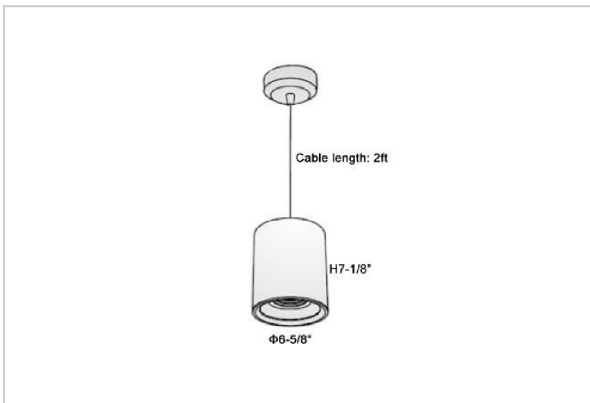

Flaxo Pendant Lights

ITEM SKU#: 662187506203

Product Code : IK-RFlaxoPL-55W-50K-BL-90C-40D

Voltage	100 - 277 V AC, 50-60 Hz
Lumen Output	5225lm
Power	55W
CCT	5000K
CRI	>90
Beam Angle	40°
Light Distribution	Flood
LED Light Source	Osram SOLERIQ S 19
Start Time	Instant
Driver	Stand Alone (included)
Operating Position	No Swiveling Type
Dimming	Triac Dimming / 0-10 V Dimming
Heads	Single Head
Finish	Black
Height	7-1/8"
Diameter	6-5/8"
Optics	Reflective Cup Structure
IP Rating	IP65
Application Area	Guest Room, Restaurant, Meeting Room, Club, Hall, Hotel Entrance

Beam Spread (Options)

Medium 20°		Flood 40°	
ft	Ø	ft	Ø
3.0	1.41	3.0	2.03
9.0	4.22	9.0	6.09
15.0	7.04	15.0	10.15

Flaxo is a technologically advanced LED Pendant Light that incorporates electronic gear and a high-quality lens with wide beam spread. While commonly used as task light, the unique and state-of-the-art design of this luminaire also enhances the overall aesthetics of your store.