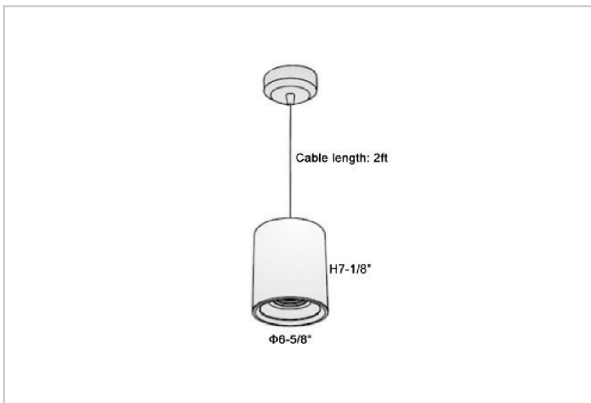

Flaxo Pendant Lights

ITEM SKU#: 662187506203

Product Code : IK-RFlaxoPL-55W-50K-BL-90C-40D

Voltage	100 - 277 V AC, 50-60 Hz
Lumen Output	5225lm
Power	55W
CCT	5000K
CRI	>90
Beam Angle	40°
Light Distribution	Flood
LED Light Source	Osram SOLERIQ S 19
Start Time	Instant
Driver	Stand Alone (included)
Operating Position	No Swiveling Type
Dimming	Triac Dimming / 0-10 V Dimming
Heads	Single Head
Finish	Black
Height	7-1/8"
Diameter	6-5/8"
Optics	Reflective Cup Structure
IP Rating	IP65
Application Area	Guest Room, Restaurant, Meeting Room, Club, Hall, Hotel Entrance

Beam Spread (Options)

Medium 20°		Flood 40°	
ft	Ø	ft	Ø
3.0	1.41	3.0	2.03
9.0	4.22	9.0	6.09
15.0	7.04	15.0	10.15

Flaxo is a technologically advanced LED Pendant Light that incorporates electronic gear and a high-quality lens with wide beam spread. While commonly used as task light, the unique and state-of-the-art design of this luminaire also enhances the overall aesthetics of your store.