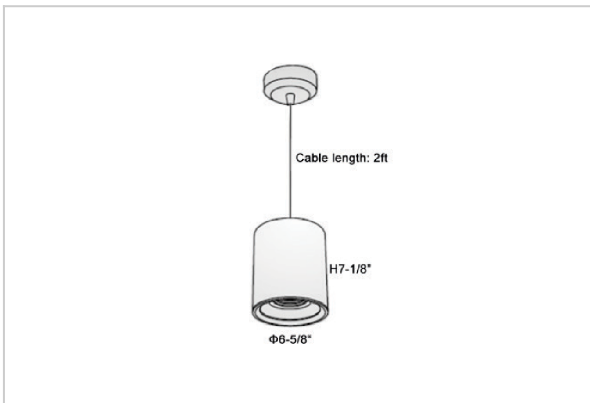

## Product Code : IK-RFlaxoPL-55W-30K-BL-90C-40D

Voltage	100 - 277 V AC, 50-60 Hz
Lumen Output	4675lm
Power	55W
CCT	3000K
CRI	>90
Beam Angle	40°
Light Distribution	Flood
LED Light Source	Osram SOLERIQ S 19
Start Time	Instant
Driver	Stand Alone (included)
Operating Position	No Swiveling Type
Dimming	Triac Dimming / 0-10 V Dimming
Heads	Single Head
Finish	Black
Height	7-1/8"
Diameter	6-5/8"
Optics	Reflective Cup Structure
IP Rating	IP65
Application Area	Guest Room, Restaurant, Meeting Room, Club, Hall, Hotel Entrance

### Beam Spread (Options)

Medium 20°		Flood 40°	
ft	Ø	ft	Ø
3.0	1.41	3.0	2.03
9.0	4.22	9.0	6.09
15.0	7.04	15.0	10.15

Flaxo is a technologically advanced LED Pendant Light that incorporates electronic gear and a high-quality lens with wide beam spread. While commonly used as task light, the unique and state-of-the-art design of this luminaire also enhances the overall aesthetics of your store.