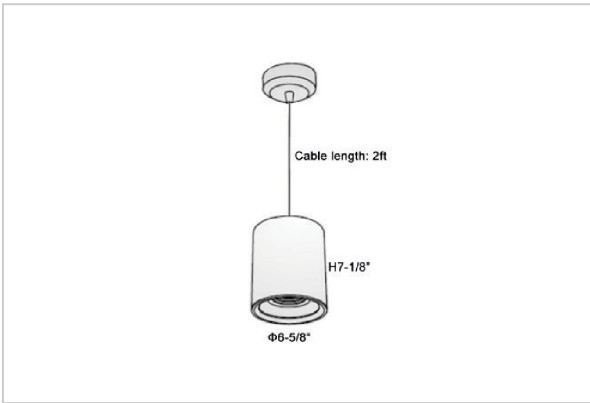

## Product Code : IK-RFlaxoPL-55W-27K-BL-90C-40D

|                    |  |
|--------------------|--|
| Voltage            | 100 - 277 V AC, 50-60 Hz   |
| Lumen Output       | 4400lm   |
| Power              | 55W  |
| CCT                | 2700K  |
| CRI                | >90  |
| Beam Angle         | 40°  |
| Light Distribution | Flood  |
| LED Light Source   | Osram SOLERIQ S 19   |
| Start Time         | Instant  |
| Driver             | Stand Alone (included)   |
| Operating Position | No Swiveling Type  |
| Dimming            | Triac Dimming / 0-10 V Dimming                                   |
| Heads              | Single Head  |
| Finish             | Black  |
| Height             | 7-1/8"   |
| Diameter           | 6-5/8"   |
| Optics             | Reflective Cup Structure   |
| IP Rating          | IP65   |
| Application Area   | Guest Room, Restaurant, Meeting Room, Club, Hall, Hotel Entrance |

### Beam Spread (Options)

| Medium 20° |      | Flood 40° |       |
|------------|------|-----------|-------|
| ft         | Ø    | ft        | Ø     |
| 3.0        | 1.41 | 3.0       | 2.03  |
| 9.0        | 4.22 | 9.0       | 6.09  |
| 15.0       | 7.04 | 15.0      | 10.15 |