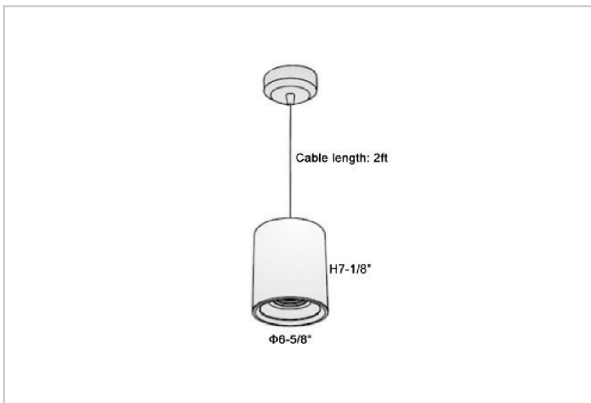

Flaxo Pendant Lights

ITEM SKU#: 662187506166

Product Code : IK-RFlaxoPL-55W-27K-BL-90C-40D

Voltage	100 - 277 V AC, 50-60 Hz
Lumen Output	4400lm
Power	55W
CCT	2700K
CRI	>90
Beam Angle	40°
Light Distribution	Flood
LED Light Source	Osram SOLERIQ S 19
Start Time	Instant
Driver	Stand Alone (included)
Operating Position	No Swiveling Type
Dimming	Triac Dimming / 0-10 V Dimming
Heads	Single Head
Finish	Black
Height	7-1/8"
Diameter	6-5/8"
Optics	Reflective Cup Structure
IP Rating	IP65
Application Area	Guest Room, Restaurant, Meeting Room, Club, Hall, Hotel Entrance

Beam Spread (Options)

Medium 20°		Flood 40°	
ft	Ø	ft	Ø
3.0	1.41	3.0	2.03
9.0	4.22	9.0	6.09
15.0	7.04	15.0	10.15

Flaxo is a technologically advanced LED Pendant Light that incorporates electronic gear and a high-quality lens with wide beam spread. While commonly used as task light, the unique and state-of-the-art design of this luminaire also enhances the overall aesthetics of your store.