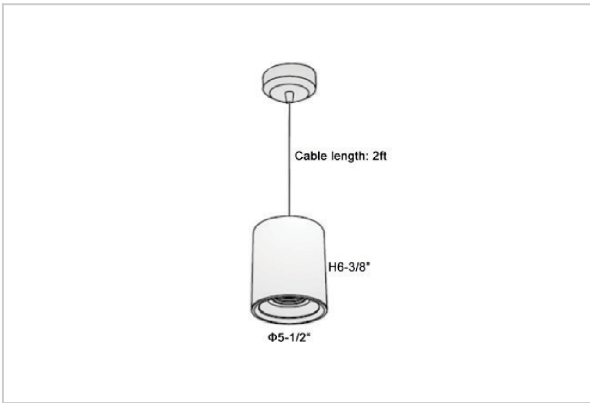

Flaxo Pendant Lights

ITEM SKU#: 662187506159

Product Code : IK-RFlaxoPL-50W-50K-BL-90C-40D

Voltage	100 - 277 V AC, 50-60 Hz
Lumen Output	4750lm
Power	50W
CCT	5000K
CRI	>90
Beam Angle	40°
Light Distribution	Flood
LED Light Source	Osram SOLERIQ S 19
Start Time	Instant
Driver	Stand Alone (included)
Operating Position	No Swiveling Type
Dimming	Triac Dimming / 0-10 V Dimming
Heads	Single Head
Finish	Black
Height	6-3/8"
Diameter	5-1/2"
Optics	Reflective Cup Structure
IP Rating	IP65
Application Area	Guest Room, Restaurant, Meeting Room, Club, Hall, Hotel Entrance

Beam Spread (Options)

Medium		20°		Flood		40°	
ft	Ø	ft	Ø	ft	Ø	ft	Ø
3.0	1.41	3.0	2.03				
9.0	4.22	9.0	6.09				
15.0	7.04	15.0	10.15				

Flaxo is a technologically advanced LED Pendant Light that incorporates electronic gear and a high-quality lens with wide beam spread. While commonly used as task light, the unique and state-of-the-art design of this luminaire also enhances the overall aesthetics of your store.