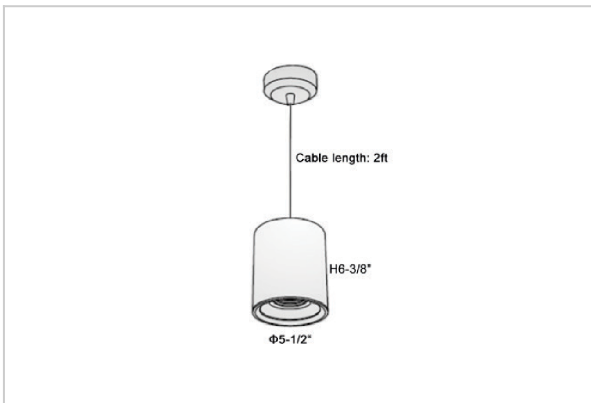

## Product Code : IK-RFlaxoPL-50W-40K-BL-90C-40D

Voltage	100 - 277 V AC, 50-60 Hz
Lumen Output	4500lm
Power	50W
CCT	4000K
CRI	>90
Beam Angle	40°
Light Distribution	Flood
LED Light Source	Osram SOLERIQ S 19
Start Time	Instant
Driver	Stand Alone (included)
Operating Position	No Swiveling Type
Dimming	Triac Dimming / 0-10 V Dimming
Heads	Single Head
Finish	Black
Height	6-3/8"
Diameter	5-1/2"
Optics	Reflective Cup Structure
IP Rating	IP65
Application Area	Guest Room, Restaurant, Meeting Room, Club, Hall, Hotel Entrance

### Beam Spread (Options)

Medium 20°		Flood 40°	
ft	Ø	ft	Ø
3.0	1.41	3.0	2.03
9.0	4.22	9.0	6.09
15.0	7.04	15.0	10.15

Flaxo is a technologically advanced LED Pendant Light that incorporates electronic gear and a high-quality lens with wide beam spread. While commonly used as task light, the unique and state-of-the-art design of this luminaire also enhances the overall aesthetics of your store.