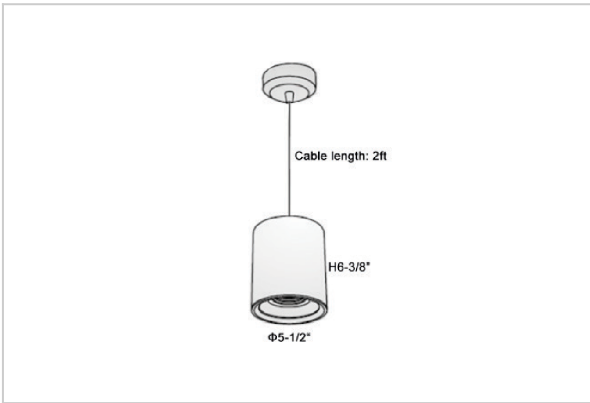

## Product Code : IK-RFlaxoPL-50W-40K-BL-90C-40D

Voltage	100 - 277 V AC, 50-60 Hz
Lumen Output	4500lm
Power	50W
CCT	4000K
CRI	>90
Beam Angle	40°
Light Distribution	Flood
LED Light Source	Osram SOLERIQ S 19
Start Time	Instant
Driver	Stand Alone (included)
Operating Position	No Swiveling Type
Dimming	Triac Dimming / 0-10 V Dimming
Heads	Single Head
Finish	Black
Height	6-3/8"
Diameter	5-1/2"
Optics	Reflective Cup Structure
IP Rating	IP65
Application Area	Guest Room, Restaurant, Meeting Room, Club, Hall, Hotel Entrance

### Beam Spread (Options)

Medium 20°		Flood 40°	
ft	Ø	ft	Ø
3.0	1.41	3.0	2.03
9.0	4.22	9.0	6.09
15.0	7.04	15.0	10.15

Flaxo is a technologically advanced LED Pendant Light that incorporates electronic gear and a high-quality lens with wide beam spread. While commonly used as task light, the unique and state-of-the-art design of this luminaire also enhances the overall aesthetics of your store.