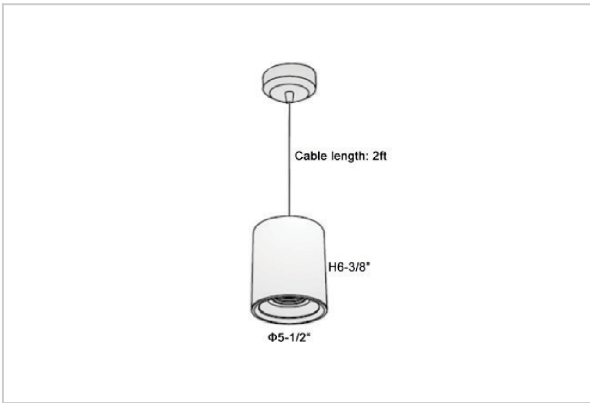

## Product Code : IK-RFlaxoPL-50W-30K-BL-90C-40D

Voltage	100 - 277 V AC, 50-60 Hz
Lumen Output	4250lm
Power	50W
CCT	3000K
CRI	>90
Beam Angle	40°
Light Distribution	Flood
LED Light Source	Osram SOLERIQ S 19
Start Time	Instant
Driver	Stand Alone (included)
Operating Position	No Swiveling Type
Dimming	Triac Dimming / 0-10 V Dimming
Heads	Single Head
Finish	Black
Height	6-3/8"
Diameter	5-1/2"
Optics	Reflective Cup Structure
IP Rating	IP65
Application Area	Guest Room, Restaurant, Meeting Room, Club, Hall, Hotel Entrance

### Beam Spread (Options)

Medium		20°		Flood		40°	
ft	Ø	ft	Ø	ft	Ø	ft	Ø
3.0	1.41	3.0	2.03				
9.0	4.22	9.0	6.09				
15.0	7.04	15.0	10.15				

Flaxo is a technologically advanced LED Pendant Light that incorporates electronic gear and a high-quality lens with wide beam spread. While commonly used as task light, the unique and state-of-the-art design of this luminaire also enhances the overall aesthetics of your store.