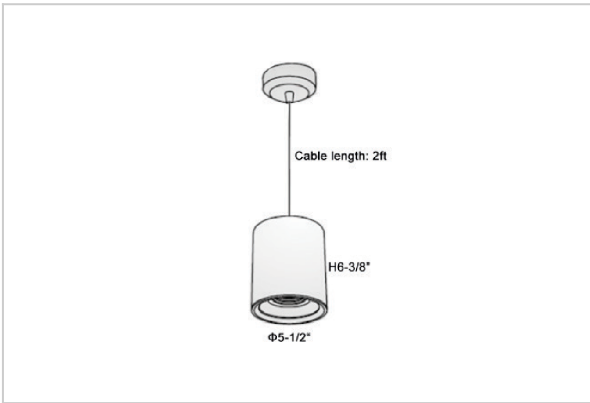

Flaxo Pendant Lights

ITEM SKU#: 662187506111

Product Code : IK-RFlaxoPL-40W-50K-BL-90C-40D

Voltage	100 - 277 V AC, 50-60 Hz
Lumen Output	3800lm
Power	40W
CCT	5000K
CRI	>90
Beam Angle	40°
Light Distribution	Flood
LED Light Source	Osram SOLERIQ S 19
Start Time	Instant
Driver	Stand Alone (included)
Operating Position	No Swiveling Type
Dimming	Triac Dimming / 0-10 V Dimming
Heads	Single Head
Finish	Black
Height	6-3/8"
Diameter	5-1/2"
Optics	Reflective Cup Structure
IP Rating	IP65
Application Area	Guest Room, Restaurant, Meeting Room, Club, Hall, Hotel Entrance

Beam Spread (Options)

Medium		20°	Flood		40°
ft	Ø	ft	Ø	ft	Ø
3.0	1.41	3.0	2.03		
9.0	4.22	9.0	6.09		
15.0	7.04	15.0	10.15		

Flaxo is a technologically advanced LED Pendant Light that incorporates electronic gear and a high-quality lens with wide beam spread. While commonly used as task light, the unique and state-of-the-art design of this luminaire also enhances the overall aesthetics of your store.