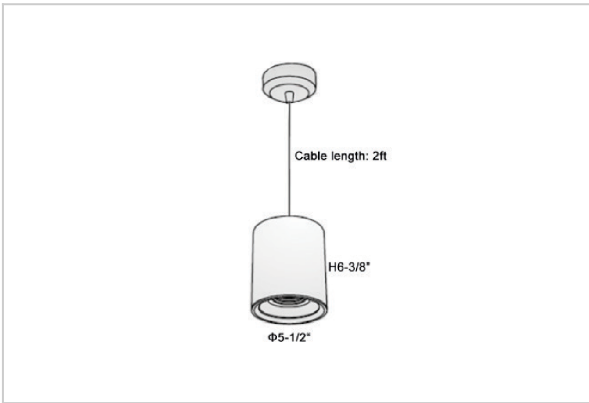

Flaxo Pendant Lights

ITEM SKU#: 662187506104

Product Code : IK-RFlaxoPL-40W-40K-BL-90C-40D

Voltage	100 - 277 V AC, 50-60 Hz
Lumen Output	3600lm
Power	40W
CCT	4000K
CRI	>90
Beam Angle	40°
Light Distribution	Flood
LED Light Source	Osram SOLERIQ S 19
Start Time	Instant
Driver	Stand Alone (included)
Operating Position	No Swiveling Type
Dimming	Triac Dimming / 0-10 V Dimming
Heads	Single Head
Finish	Black
Height	6-3/8"
Diameter	5-1/2"
Optics	Reflective Cup Structure
IP Rating	IP65
Application Area	Guest Room, Restaurant, Meeting Room, Club, Hall, Hotel Entrance

Beam Spread (Options)

Medium		20°		Flood		40°	
ft	Ø	ft	Ø	ft	Ø	ft	Ø
3.0	1.41	3.0	2.03				
9.0	4.22	9.0	6.09				
15.0	7.04	15.0	10.15				

Flaxo is a technologically advanced LED Pendant Light that incorporates electronic gear and a high-quality lens with wide beam spread. While commonly used as task light, the unique and state-of-the-art design of this luminaire also enhances the overall aesthetics of your store.