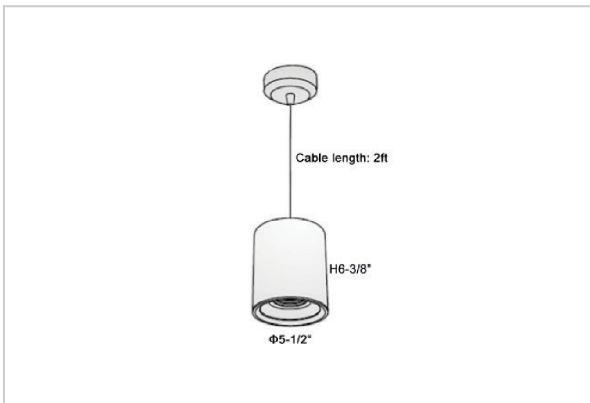

Flaxo Pendant Lights

ITEM SKU#: 662187506104

Product Code : IK-RFlaxoPL-40W-40K-BL-90C-40D

Voltage	100 - 277 V AC, 50-60 Hz
Lumen Output	3600lm
Power	40W
CCT	4000K
CRI	>90
Beam Angle	40°
Light Distribution	Flood
LED Light Source	Osram SOLERIQ S 19
Start Time	Instant
Driver	Stand Alone (included)
Operating Position	No Swiveling Type
Dimming	Triac Dimming / 0-10 V Dimming
Heads	Single Head
Finish	Black
Height	6-3/8"
Diameter	5-1/2"
Optics	Reflective Cup Structure
IP Rating	IP65
Application Area	Guest Room, Restaurant, Meeting Room, Club, Hall, Hotel Entrance

Beam Spread (Options)

Medium		20°	Flood		40°
ft	Ø	ft	Ø	ft	Ø
3.0	1.41	3.0	2.03		
9.0	4.22	9.0	6.09		
15.0	7.04	15.0	10.15		

Flaxo is a technologically advanced LED Pendant Light that incorporates electronic gear and a high-quality lens with wide beam spread. While commonly used as task light, the unique and state-of-the-art design of this luminaire also enhances the overall aesthetics of your store.