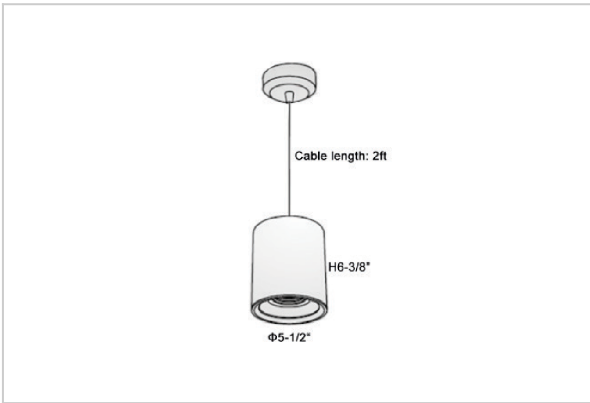

Flaxo Pendant Lights

ITEM SKU#: 662187506098

Product Code : IK-RFlaxoPL-40W-30K-BL-90C-40D

Voltage	100 - 277 V AC, 50-60 Hz
Lumen Output	3400lm
Power	40W
CCT	3000K
CRI	>90
Beam Angle	40°
Light Distribution	Flood
LED Light Source	Osram SOLERIQ S 19
Start Time	Instant
Driver	Stand Alone (included)
Operating Position	No Swiveling Type
Dimming	Triac Dimming / 0-10 V Dimming
Heads	Single Head
Finish	Black
Height	6-3/8"
Diameter	5-1/2"
Optics	Reflective Cup Structure
IP Rating	IP65
Application Area	Guest Room, Restaurant, Meeting Room, Club, Hall, Hotel Entrance

Beam Spread (Options)

Medium 20°		Flood 40°	
ft	Ø	ft	Ø
3.0	1.41	3.0	2.03
9.0	4.22	9.0	6.09
15.0	7.04	15.0	10.15

Flaxo is a technologically advanced LED Pendant Light that incorporates electronic gear and a high-quality lens with wide beam spread. While commonly used as task light, the unique and state-of-the-art design of this luminaire also enhances the overall aesthetics of your store.