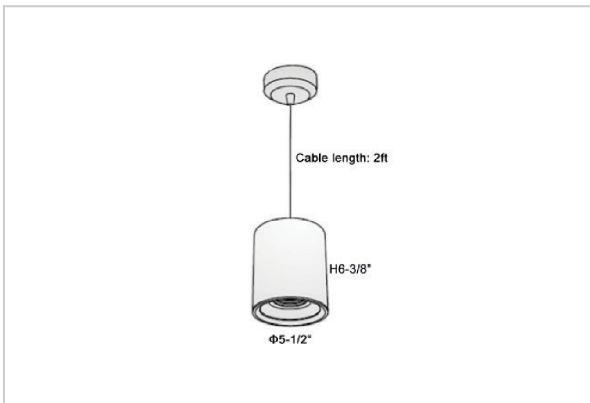

Flaxo Pendant Lights

ITEM SKU#: 662187506081

Product Code : IK-RFlaxoPL-40W-27K-BL-90C-40D

Voltage	100 - 277 V AC, 50-60 Hz
Lumen Output	3200lm
Power	40W
CCT	2700K
CRI	>90
Beam Angle	40°
Light Distribution	Flood
LED Light Source	Osram SOLERIQ S 19
Start Time	Instant
Driver	Stand Alone (included)
Operating Position	No Swiveling Type
Dimming	Triac Dimming / 0-10 V Dimming
Heads	Single Head
Finish	Black
Height	6-3/8"
Diameter	5-1/2"
Optics	Reflective Cup Structure
IP Rating	IP65
Application Area	Guest Room, Restaurant, Meeting Room, Club, Hall, Hotel Entrance

Beam Spread (Options)

Medium		20°	Flood		40°
ft	Ø	ft	Ø	ft	Ø
3.0	1.41	3.0	2.03		
9.0	4.22	9.0	6.09		
15.0	7.04	15.0	10.15		

Flaxo is a technologically advanced LED Pendant Light that incorporates electronic gear and a high-quality lens with wide beam spread. While commonly used as task light, the unique and state-of-the-art design of this luminaire also enhances the overall aesthetics of your store.