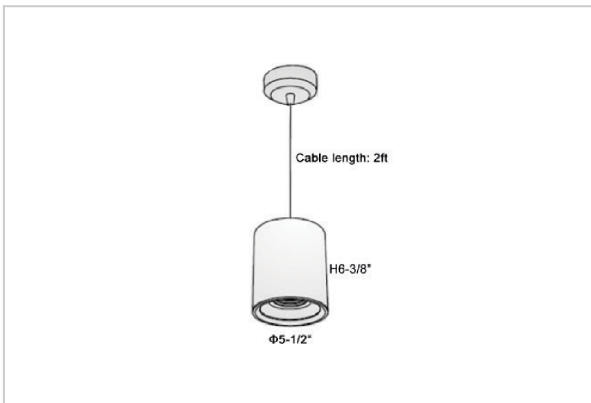

Flaxo Pendant Lights

ITEM SKU#: 662187506081

Product Code : IK-RFlaxoPL-40W-27K-BL-90C-40D

Voltage	100 - 277 V AC, 50-60 Hz
Lumen Output	3200lm
Power	40W
CCT	2700K
CRI	>90
Beam Angle	40°
Light Distribution	Flood
LED Light Source	Osram SOLERIQ S 19
Start Time	Instant
Driver	Stand Alone (included)
Operating Position	No Swiveling Type
Dimming	Triac Dimming / 0-10 V Dimming
Heads	Single Head
Finish	Black
Height	6-3/8"
Diameter	5-1/2"
Optics	Reflective Cup Structure
IP Rating	IP65
Application Area	Guest Room, Restaurant, Meeting Room, Club, Hall, Hotel Entrance

Beam Spread (Options)

Medium 20°		Flood 40°	
ft	Ø	ft	Ø
3.0	1.41	3.0	2.03
9.0	4.22	9.0	6.09
15.0	7.04	15.0	10.15

Flaxo is a technologically advanced LED Pendant Light that incorporates electronic gear and a high-quality lens with wide beam spread. While commonly used as task light, the unique and state-of-the-art design of this luminaire also enhances the overall aesthetics of your store.