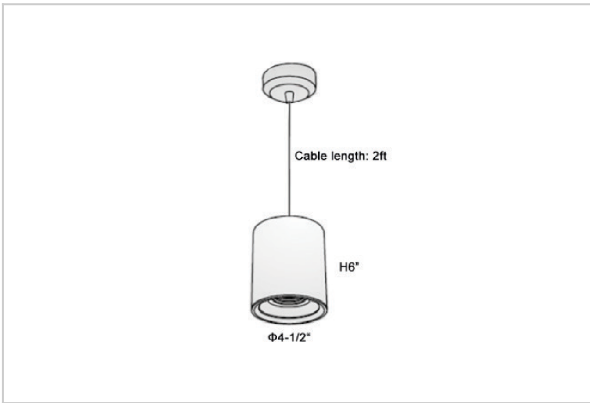

Flaxo Pendant Lights

ITEM SKU#: 662187506067

Product Code : IK-RFlaxoPL-30W-40K-BL-90C-40D

Voltage	100 - 277 V AC, 50-60 Hz
Lumen Output	2700lm
Power	30W
CCT	4000K
CRI	>90
Beam Angle	40°
Light Distribution	Flood
LED Light Source	Osram SOLERIQ S 19
Start Time	Instant
Driver	Stand Alone (included)
Operating Position	No Swiveling Type
Dimming	Triac Dimming / 0-10 V Dimming
Heads	Single Head
Finish	Black
Height	6"
Diameter	4-1/2"
Optics	Reflective Cup Structure
IP Rating	IP65
Application Area	Guest Room, Restaurant, Meeting Room, Club, Hall, Hotel Entrance

Beam Spread (Options)

Medium		20°	Flood		40°
ft	Ø	ft	Ø	ft	Ø
3.0	1.41	3.0	2.03		
9.0	4.22	9.0	6.09		
15.0	7.04	15.0	10.15		

Flaxo is a technologically advanced LED Pendant Light that incorporates electronic gear and a high-quality lens with wide beam spread. While commonly used as task light, the unique and state-of-the-art design of this luminaire also enhances the overall aesthetics of your store.