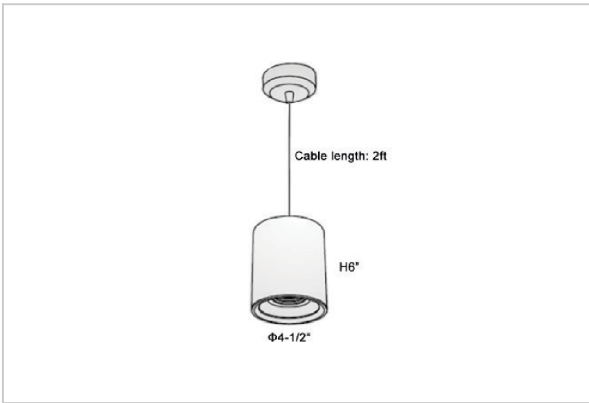

Flaxo Pendant Lights

ITEM SKU#: 662187506050

Product Code : IK-RFlaxoPL-30W-30K-BL-90C-40D

Voltage	100 - 277 V AC, 50-60 Hz
Lumen Output	2550lm
Power	30W
CCT	3000K
CRI	>90
Beam Angle	40°
Light Distribution	Flood
LED Light Source	Osram SOLERIQ S 19
Start Time	Instant
Driver	Stand Alone (included)
Operating Position	No Swiveling Type
Dimming	Triac Dimming / 0-10 V Dimming
Heads	Single Head
Finish	Black
Height	6"
Diameter	4-1/2"
Optics	Reflective Cup Structure
IP Rating	IP65
Application Area	Guest Room, Restaurant, Meeting Room, Club, Hall, Hotel Entrance

Beam Spread (Options)

Medium 20°		Flood 40°	
ft	Ø	ft	Ø
3.0	1.41	3.0	2.03
9.0	4.22	9.0	6.09
15.0	7.04	15.0	10.15

Flaxo is a technologically advanced LED Pendant Light that incorporates electronic gear and a high-quality lens with wide beam spread. While commonly used as task light, the unique and state-of-the-art design of this luminaire also enhances the overall aesthetics of your store.