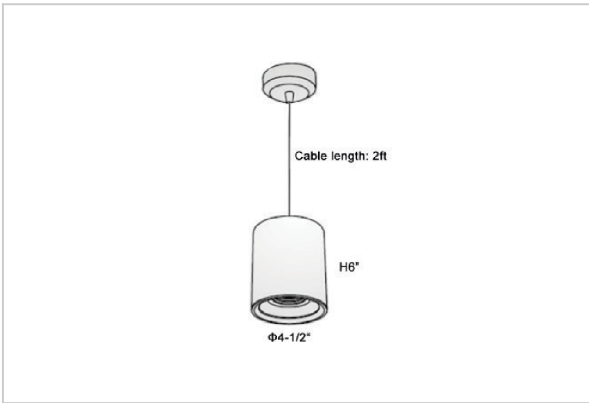

## Product Code : IK-RFlaxoPL-30W-27K-BL-90C-40D

Voltage	100 - 277 V AC, 50-60 Hz
Lumen Output	2400lm
Power	30W
CCT	2700K
CRI	>90
Beam Angle	40°
Light Distribution	Flood
LED Light Source	Osram SOLERIQ S 19
Start Time	Instant
Driver	Stand Alone (included)
Operating Position	No Swiveling Type
Dimming	Triac Dimming / 0-10 V Dimming
Heads	Single Head
Finish	Black
Height	6"
Diameter	4-1/2"
Optics	Reflective Cup Structure
IP Rating	IP65
Application Area	Guest Room, Restaurant, Meeting Room, Club, Hall, Hotel Entrance

### Beam Spread (Options)

Medium 20°		Flood 40°	
ft	Ø	ft	Ø
3.0	1.41	3.0	2.03
9.0	4.22	9.0	6.09
15.0	7.04	15.0	10.15

Flaxo is a technologically advanced LED Pendant Light that incorporates electronic gear and a high-quality lens with wide beam spread. While commonly used as task light, the unique and state-of-the-art design of this luminaire also enhances the overall aesthetics of your store.