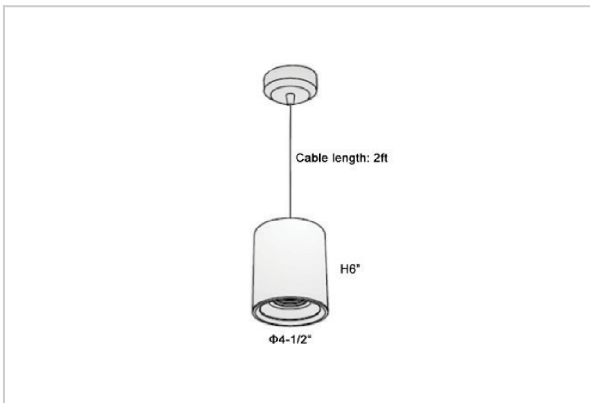

Flaxo Pendant Lights

ITEM SKU#: 662187506043

Product Code : IK-RFlaxoPL-30W-27K-BL-90C-40D

Voltage	100 - 277 V AC, 50-60 Hz
Lumen Output	2400lm
Power	30W
CCT	2700K
CRI	>90
Beam Angle	40°
Light Distribution	Flood
LED Light Source	Osram SOLERIQ S 19
Start Time	Instant
Driver	Stand Alone (included)
Operating Position	No Swiveling Type
Dimming	Triac Dimming / 0-10 V Dimming
Heads	Single Head
Finish	Black
Height	6"
Diameter	4-1/2"
Optics	Reflective Cup Structure
IP Rating	IP65
Application Area	Guest Room, Restaurant, Meeting Room, Club, Hall, Hotel Entrance

Beam Spread (Options)

Medium		20°	Flood		40°
ft	Ø	ft	Ø	ft	Ø
3.0	1.41	3.0	2.03		
9.0	4.22	9.0	6.09		
15.0	7.04	15.0	10.15		

Flaxo is a technologically advanced LED Pendant Light that incorporates electronic gear and a high-quality lens with wide beam spread. While commonly used as task light, the unique and state-of-the-art design of this luminaire also enhances the overall aesthetics of your store.