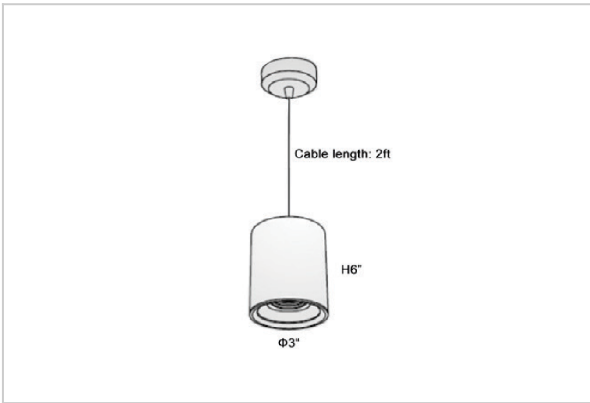

Flaxo Pendant Lights

ITEM SKU#: 662187505961

Product Code : IK-RFlaxoPL-15W-50K-BL-90C-40D

Voltage	100 - 277 V AC, 50-60 Hz
Lumen Output	1425lm
Power	15W
CCT	5000K
CRI	>90
Beam Angle	40°
Light Distribution	Flood
LED Light Source	Osram SOLERIQ S 19
Start Time	Instant
Driver	Stand Alone (included)
Operating Position	No Swiveling Type
Dimming	Triac Dimming / 0-10 V Dimming
Heads	Single Head
Finish	Black
Height	6"
Diameter	3"
Optics	Reflective Cup Structure
IP Rating	IP65
Application Area	Guest Room, Restaurant, Meeting Room, Club, Hall, Hotel Entrance

Beam Spread (Options)

Medium 20°		Flood 40°	
ft	Ø	ft	Ø
3.0	1.41	3.0	2.03
9.0	4.22	9.0	6.09
15.0	7.04	15.0	10.15

Flaxo is a technologically advanced LED Pendant Light that incorporates electronic gear and a high-quality lens with wide beam spread. While commonly used as task light, the unique and state-of-the-art design of this luminaire also enhances the overall aesthetics of your store.