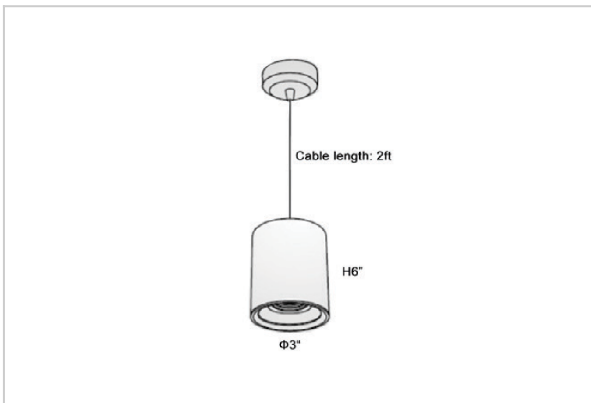

Flaxo Pendant Lights

ITEM SKU#: 662187505930

Product Code : IK-RFlaxoPL-15W-30K-BL-90C-40D

Voltage	100 - 277 V AC, 50-60 Hz
Lumen Output	1275lm
Power	15W
CCT	3000K
CRI	>90
Beam Angle	40°
Light Distribution	Flood
LED Light Source	Osram SOLERIQ S 19
Start Time	Instant
Driver	Stand Alone (included)
Operating Position	No Swiveling Type
Dimming	Triac Dimming / 0-10 V Dimming
Heads	Single Head
Finish	Black
Height	6"
Diameter	3"
Optics	Reflective Cup Structure
IP Rating	IP65
Application Area	Guest Room, Restaurant, Meeting Room, Club, Hall, Hotel Entrance

Beam Spread (Options)

Medium 20°		Flood 40°	
ft	Ø	ft	Ø
3.0	1.41	3.0	2.03
9.0	4.22	9.0	6.09
15.0	7.04	15.0	10.15

Flaxo is a technologically advanced LED Pendant Light that incorporates electronic gear and a high-quality lens with wide beam spread. While commonly used as task light, the unique and state-of-the-art design of this luminaire also enhances the overall aesthetics of your store.