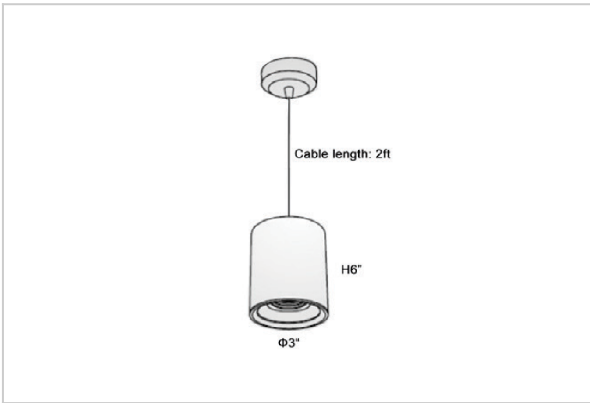

## Product Code : IK-RFlaxoPL-15W-30K-BL-90C-40D

Voltage	100 - 277 V AC, 50-60 Hz
Lumen Output	1275lm
Power	15W
CCT	3000K
CRI	>90
Beam Angle	40°
Light Distribution	Flood
LED Light Source	Osram SOLERIQ S 19
Start Time	Instant
Driver	Stand Alone (included)
Operating Position	No Swiveling Type
Dimming	Triac Dimming / 0-10 V Dimming
Heads	Single Head
Finish	Black
Height	6"
Diameter	3"
Optics	Reflective Cup Structure
IP Rating	IP65
Application Area	Guest Room, Restaurant, Meeting Room, Club, Hall, Hotel Entrance

### Beam Spread (Options)

Medium 20°		Flood 40°	
ft	Ø	ft	Ø
3.0	1.41	3.0	2.03
9.0	4.22	9.0	6.09
15.0	7.04	15.0	10.15

Flaxo is a technologically advanced LED Pendant Light that incorporates electronic gear and a high-quality lens with wide beam spread. While commonly used as task light, the unique and state-of-the-art design of this luminaire also enhances the overall aesthetics of your store.