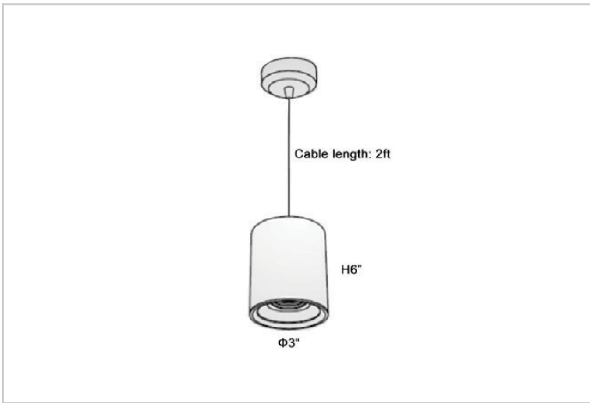

Flaxo Pendant Lights

ITEM SKU#: 662187505923

Product Code : IK-RFlaxoPL-15W-27K-BL-90C-40D

Voltage	100 - 277 V AC, 50-60 Hz
Lumen Output	1200lm
Power	15W
CCT	2700K
CRI	>90
Beam Angle	40°
Light Distribution	Flood
LED Light Source	Osram SOLERIQ S 19
Start Time	Instant
Driver	Stand Alone (included)
Operating Position	No Swiveling Type
Dimming	Triac Dimming / 0-10 V Dimming
Heads	Single Head
Finish	Black
Height	6"
Diameter	3"
Optics	Reflective Cup Structure
IP Rating	IP65
Application Area	Guest Room, Restaurant, Meeting Room, Club, Hall, Hotel Entrance

Beam Spread (Options)

Medium 20°		Flood 40°	
ft	Ø	ft	Ø
3.0	1.41	3.0	2.03
9.0	4.22	9.0	6.09
15.0	7.04	15.0	10.15

Flaxo is a technologically advanced LED Pendant Light that incorporates electronic gear and a high-quality lens with wide beam spread. While commonly used as task light, the unique and state-of-the-art design of this luminaire also enhances the overall aesthetics of your store.