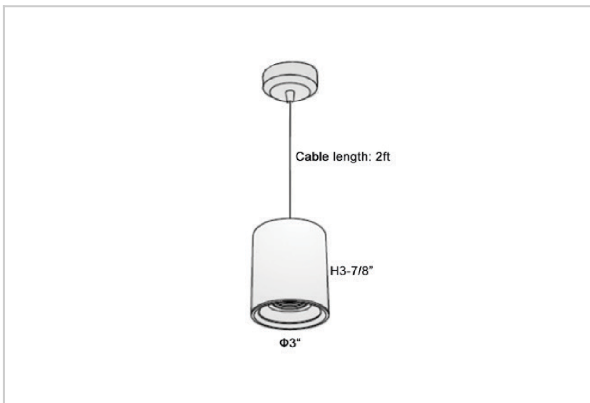

## Product Code : IK-RFlaxoPL-8W-50K-BL-90C-40D

|                    |                                                                  |
|--------------------|------------------------------------------------------------------|
| Voltage            | 100 - 277 V AC, 50-60 Hz                                         |
| Lumen Output       | 760lm                                                            |
| Power              | 8W                                                               |
| CCT                | 5000K                                                            |
| CRI                | >90                                                              |
| Beam Angle         | 40°                                                              |
| Light Distribution | Flood                                                            |
| LED Light Source   | Osram SOLERIQ S 19                                               |
| Start Time         | Instant                                                          |
| Driver             | Stand Alone (included)                                           |
| Operating Position | No Swiveling Type                                                |
| Dimming            | Triac Dimming / 0-10 V Dimming                                   |
| Heads              | Single Head                                                      |
| Finish             | Black                                                            |
| Height             | 3-7/8"                                                           |
| Diameter           | 3"                                                               |
| Optics             | Reflective Cup Structure                                         |
| IP Rating          | IP65                                                             |
| Application Area   | Guest Room, Restaurant, Meeting Room, Club, Hall, Hotel Entrance |