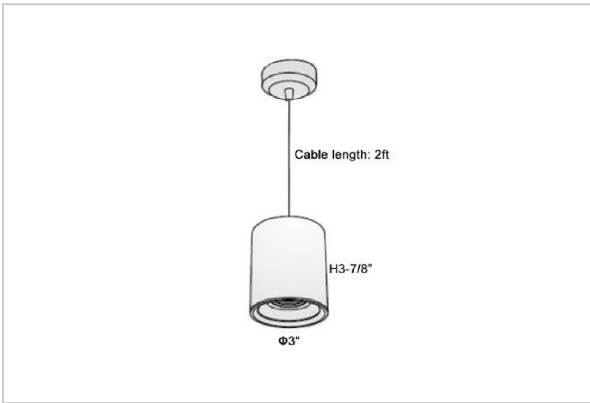

Flaxo Pendant Lights

ITEM SKU#: 662187505909

Product Code : IK-RFlaxoPL-8W-40K-BL-90C-40D

Voltage	100 - 277 V AC, 50-60 Hz
Lumen Output	720lm
Power	8W
CCT	4000K
CRI	>90
Beam Angle	40°
Light Distribution	Flood
LED Light Source	Osram SOLERIQ S 19
Start Time	Instant
Driver	Stand Alone (included)
Operating Position	No Swiveling Type
Dimming	Triac Dimming / 0-10 V Dimming
Heads	Single Head
Finish	Black
Height	3-7/8"
Diameter	3"
Optics	Reflective Cup Structure
IP Rating	IP65
Application Area	Guest Room, Restaurant, Meeting Room, Club, Hall, Hotel Entrance

Beam Spread (Options)

Medium 20°		Flood 40°	
ft	Ø	ft	Ø
3.0	1.41	3.0	2.03
9.0	4.22	9.0	6.09
15.0	7.04	15.0	10.15

Flaxo is a technologically advanced LED Pendant Light that incorporates electronic gear and a high-quality lens with wide beam spread. While commonly used as task light, the unique and state-of-the-art design of this luminaire also enhances the overall aesthetics of your store.