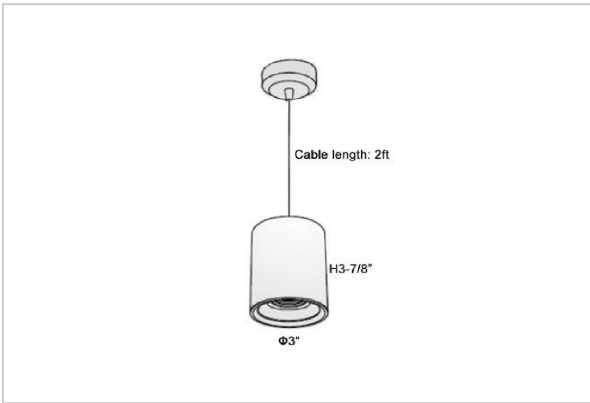

## Product Code : IK-RFlaxoPL-8W-30K-BL-90C-40D

Voltage	100 - 277 V AC, 50-60 Hz
Lumen Output	680lm
Power	8W
CCT	3000K
CRI	>90
Beam Angle	40°
Light Distribution	Flood
LED Light Source	Osram SOLERIQ S 19
Start Time	Instant
Driver	Stand Alone (included)
Operating Position	No Swiveling Type
Dimming	Triac Dimming / 0-10 V Dimming
Heads	Single Head
Finish	Black
Height	3-7/8"
Diameter	3"
Optics	Reflective Cup Structure
IP Rating	IP65
Application Area	Guest Room, Restaurant, Meeting Room, Club, Hall, Hotel Entrance

### Beam Spread (Options)

Medium		20°		Flood		40°	
ft	Ø	ft	Ø	ft	Ø	ft	Ø
3.0	1.41	3.0	2.03				
9.0	4.22	9.0	6.09				
15.0	7.04	15.0	10.15				

Flaxo is a technologically advanced LED Pendant Light that incorporates electronic gear and a high-quality lens with wide beam spread. While commonly used as task light, the unique and state-of-the-art design of this luminaire also enhances the overall aesthetics of your store.