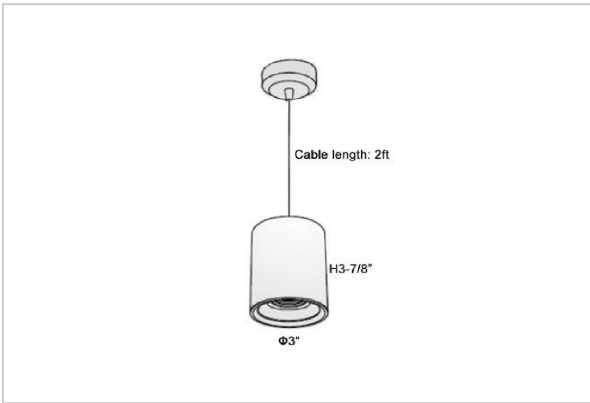

Flaxo Pendant Lights

ITEM SKU#: 662187505886

Product Code : IK-RFlaxoPL-8W-27K-BL-90C-40D

Voltage	100 - 277 V AC, 50-60 Hz
Lumen Output	640lm
Power	8W
CCT	2700K
CRI	>90
Beam Angle	40°
Light Distribution	Flood
LED Light Source	Osram SOLERIQ S 19
Start Time	Instant
Driver	Stand Alone (included)
Operating Position	No Swiveling Type
Dimming	Triac Dimming / 0-10 V Dimming
Heads	Single Head
Finish	Black
Height	3-7/8"
Diameter	3"
Optics	Reflective Cup Structure
IP Rating	IP65
Application Area	Guest Room, Restaurant, Meeting Room, Club, Hall, Hotel Entrance

Beam Spread (Options)

Medium 20°		Flood 40°	
ft	Ø	ft	Ø
3.0	1.41	3.0	2.03
9.0	4.22	9.0	6.09
15.0	7.04	15.0	10.15

Flaxo is a technologically advanced LED Pendant Light that incorporates electronic gear and a high-quality lens with wide beam spread. While commonly used as task light, the unique and state-of-the-art design of this luminaire also enhances the overall aesthetics of your store.