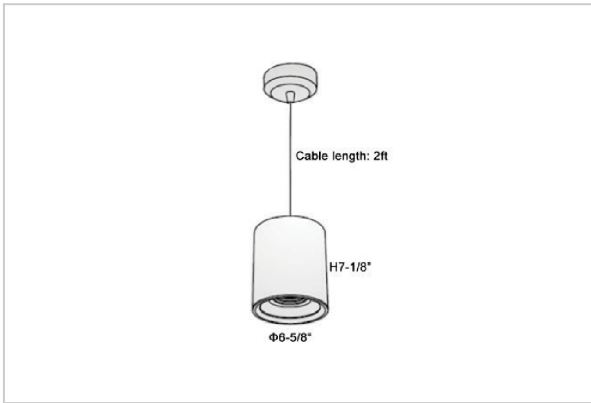

Flaxo Pendant Lights

ITEM SKU#: 662187505862

Product Code : IK-RFlaxoPL-55W-50K-WH-90C-20D

Voltage	100 - 277 V AC, 50-60 Hz
Lumen Output	5225lm
Power	55W
CCT	5000K
CRI	>90
Beam Angle	20°
Light Distribution	Medium
LED Light Source	Osram SOLERIQ S 19
Start Time	Instant
Driver	Stand Alone (included)
Operating Position	No Swiveling Type
Dimming	Triac Dimming / 0-10 V Dimming
Heads	Single Head
Finish	White
Height	7-1/8"
Diameter	6-5/8"
Optics	Reflective Cup Structure
IP Rating	IP65
Application Area	Guest Room, Restaurant, Meeting Room, Club, Hall, Hotel Entrance

Beam Spread (Options)

Medium 20°		Flood 40°	
ft	Ø	ft	Ø
3.0	1.41	3.0	2.03
9.0	4.22	9.0	6.09
15.0	7.04	15.0	10.15

Flaxo is a technologically advanced LED Pendant Light that incorporates electronic gear and a high-quality lens with wide beam spread. While commonly used as task light, the unique and state-of-the-art design of this luminaire also enhances the overall aesthetics of your store.