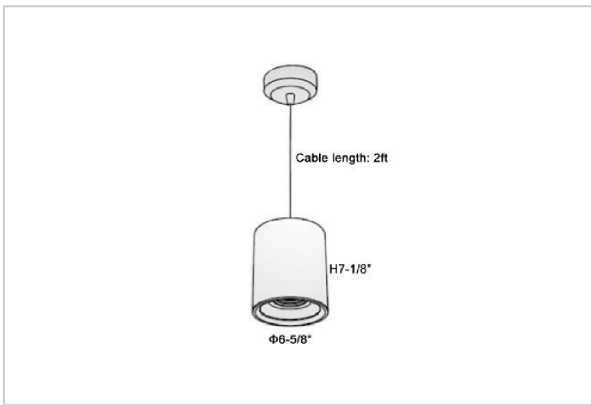

Flaxo Pendant Lights

ITEM SKU#: 662187505855

Product Code : IK-RFlaxoPL-55W-40K-WH-90C-20D

Voltage	100 - 277 V AC, 50-60 Hz
Lumen Output	4950lm
Power	55W
CCT	4000K
CRI	>90
Beam Angle	20°
Light Distribution	Medium
LED Light Source	Osram SOLERIQ S 19
Start Time	Instant
Driver	Stand Alone (included)
Operating Position	No Swiveling Type
Dimming	Triac Dimming / 0-10 V Dimming
Heads	Single Head
Finish	White
Height	7-1/8"
Diameter	6-5/8"
Optics	Reflective Cup Structure
IP Rating	IP65
Application Area	Guest Room, Restaurant, Meeting Room, Club, Hall, Hotel Entrance

Beam Spread (Options)

Medium 20°		Flood 40°	
ft	Ø	ft	Ø
3.0	1.41	3.0	2.03
9.0	4.22	9.0	6.09
15.0	7.04	15.0	10.15

Flaxo is a technologically advanced LED Pendant Light that incorporates electronic gear and a high-quality lens with wide beam spread. While commonly used as task light, the unique and state-of-the-art design of this luminaire also enhances the overall aesthetics of your store.