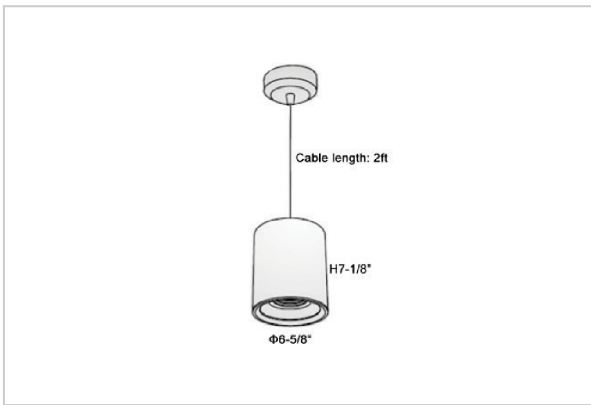

Flaxo Pendant Lights

ITEM SKU#: 662187505848

Product Code : IK-RFlaxoPL-55W-30K-WH-90C-20D

Voltage	100 - 277 V AC, 50-60 Hz
Lumen Output	4675lm
Power	55W
CCT	3000K
CRI	>90
Beam Angle	20°
Light Distribution	Medium
LED Light Source	Osram SOLERIQ S 19
Start Time	Instant
Driver	Stand Alone (included)
Operating Position	No Swiveling Type
Dimming	Triac Dimming / 0-10 V Dimming
Heads	Single Head
Finish	White
Height	7-1/8"
Diameter	6-5/8"
Optics	Reflective Cup Structure
IP Rating	IP65
Application Area	Guest Room, Restaurant, Meeting Room, Club, Hall, Hotel Entrance

Beam Spread (Options)

Medium 20°		Flood 40°	
ft	Ø	ft	Ø
3.0	1.41	3.0	2.03
9.0	4.22	9.0	6.09
15.0	7.04	15.0	10.15

Flaxo is a technologically advanced LED Pendant Light that incorporates electronic gear and a high-quality lens with wide beam spread. While commonly used as task light, the unique and state-of-the-art design of this luminaire also enhances the overall aesthetics of your store.