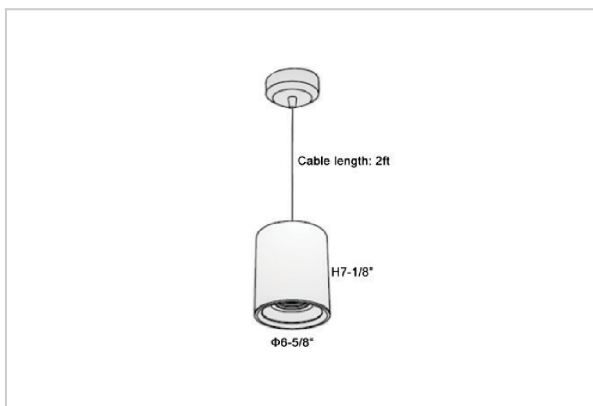

## Product Code : IK-RFlaxoPL-55W-27K-WH-90C-20D

Voltage	100 - 277 V AC, 50-60 Hz
Lumen Output	4400lm
Power	55W
CCT	2700K
CRI	>90
Beam Angle	20°
Light Distribution	Medium
LED Light Source	Osram SOLERIQ S 19
Start Time	Instant
Driver	Stand Alone (included)
Operating Position	No Swiveling Type
Dimming	Triac Dimming / 0-10 V Dimming
Heads	Single Head
Finish	White
Height	7-1/8"
Diameter	6-5/8"
Optics	Reflective Cup Structure
IP Rating	IP65
Application Area	Guest Room, Restaurant, Meeting Room, Club, Hall, Hotel Entrance

### Beam Spread (Options)

Medium 20°		Flood 40°	
ft	Ø	ft	Ø
3.0	1.41	3.0	2.03
9.0	4.22	9.0	6.09
15.0	7.04	15.0	10.15

Flaxo is a technologically advanced LED Pendant Light that incorporates electronic gear and a high-quality lens with wide beam spread. While commonly used as task light, the unique and state-of-the-art design of this luminaire also enhances the overall aesthetics of your store.