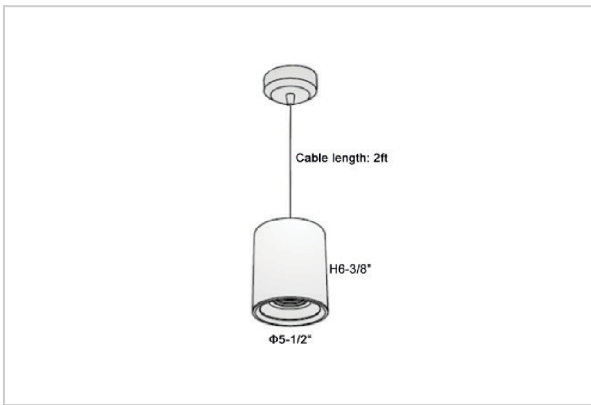

## Product Code : IK-RFlaxoPL-50W-50K-WH-90C-20D

Voltage	100 - 277 V AC, 50-60 Hz
Lumen Output	4750lm
Power	50W
CCT	5000K
CRI	>90
Beam Angle	20°
Light Distribution	Medium
LED Light Source	Osram SOLERIQ S 19
Start Time	Instant
Driver	Stand Alone (included)
Operating Position	No Swiveling Type
Dimming	Triac Dimming / 0-10 V Dimming
Heads	Single Head
Finish	White
Height	6-3/8"
Diameter	5-1/2"
Optics	Reflective Cup Structure
IP Rating	IP65
Application Area	Guest Room, Restaurant, Meeting Room, Club, Hall, Hotel Entrance

### Beam Spread (Options)

Medium 20°		Flood 40°	
ft	Ø	ft	Ø
3.0	1.41	3.0	2.03
9.0	4.22	9.0	6.09
15.0	7.04	15.0	10.15

Flaxo is a technologically advanced LED Pendant Light that incorporates electronic gear and a high-quality lens with wide beam spread. While commonly used as task light, the unique and state-of-the-art design of this luminaire also enhances the overall aesthetics of your store.