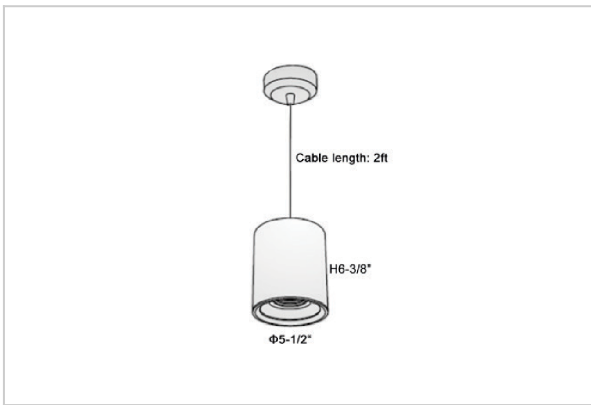

Flaxo Pendant Lights

ITEM SKU#: 662187505817

Product Code : IK-RFlaxoPL-50W-50K-WH-90C-20D

Voltage	100 - 277 V AC, 50-60 Hz
Lumen Output	4750lm
Power	50W
CCT	5000K
CRI	>90
Beam Angle	20°
Light Distribution	Medium
LED Light Source	Osram SOLERIQ S 19
Start Time	Instant
Driver	Stand Alone (included)
Operating Position	No Swiveling Type
Dimming	Triac Dimming / 0-10 V Dimming
Heads	Single Head
Finish	White
Height	6-3/8"
Diameter	5-1/2"
Optics	Reflective Cup Structure
IP Rating	IP65
Application Area	Guest Room, Restaurant, Meeting Room, Club, Hall, Hotel Entrance

Beam Spread (Options)

Medium 20°		Flood 40°	
ft	Ø	ft	Ø
3.0	1.41	3.0	2.03
9.0	4.22	9.0	6.09
15.0	7.04	15.0	10.15

Flaxo is a technologically advanced LED Pendant Light that incorporates electronic gear and a high-quality lens with wide beam spread. While commonly used as task light, the unique and state-of-the-art design of this luminaire also enhances the overall aesthetics of your store.