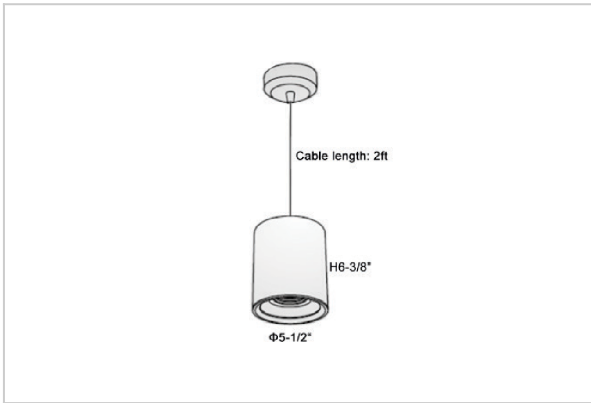

Flaxo Pendant Lights

ITEM SKU#: 662187505800

Product Code : IK-RFlaxoPL-50W-40K-WH-90C-20D

Voltage	100 - 277 V AC, 50-60 Hz
Lumen Output	4500lm
Power	50W
CCT	4000K
CRI	>90
Beam Angle	20°
Light Distribution	Medium
LED Light Source	Osram SOLERIQ S 19
Start Time	Instant
Driver	Stand Alone (included)
Operating Position	No Swiveling Type
Dimming	Triac Dimming / 0-10 V Dimming
Heads	Single Head
Finish	White
Height	6-3/8"
Diameter	5-1/2"
Optics	Reflective Cup Structure
IP Rating	IP65
Application Area	Guest Room, Restaurant, Meeting Room, Club, Hall, Hotel Entrance

Beam Spread (Options)

Medium 20°		Flood 40°	
ft	Ø	ft	Ø
3.0	1.41	3.0	2.03
9.0	4.22	9.0	6.09
15.0	7.04	15.0	10.15

Flaxo is a technologically advanced LED Pendant Light that incorporates electronic gear and a high-quality lens with wide beam spread. While commonly used as task light, the unique and state-of-the-art design of this luminaire also enhances the overall aesthetics of your store.