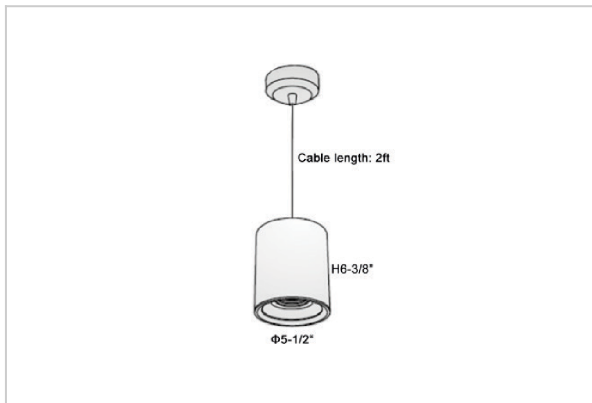

Flaxo Pendant Lights

ITEM SKU#: 662187505794

Product Code : IK-RFlaxoPL-50W-30K-WH-90C-20D

Voltage	100 - 277 V AC, 50-60 Hz
Lumen Output	4250lm
Power	50W
CCT	3000K
CRI	>90
Beam Angle	20°
Light Distribution	Medium
LED Light Source	Osram SOLERIQ S 19
Start Time	Instant
Driver	Stand Alone (included)
Operating Position	No Swiveling Type
Dimming	Triac Dimming / 0-10 V Dimming
Heads	Single Head
Finish	White
Height	6-3/8"
Diameter	5-1/2"
Optics	Reflective Cup Structure
IP Rating	IP65
Application Area	Guest Room, Restaurant, Meeting Room, Club, Hall, Hotel Entrance

Beam Spread (Options)

Medium 20°		Flood 40°	
ft	Ø	ft	Ø
3.0	1.41	3.0	2.03
9.0	4.22	9.0	6.09
15.0	7.04	15.0	10.15

Flaxo is a technologically advanced LED Pendant Light that incorporates electronic gear and a high-quality lens with wide beam spread. While commonly used as task light, the unique and state-of-the-art design of this luminaire also enhances the overall aesthetics of your store.