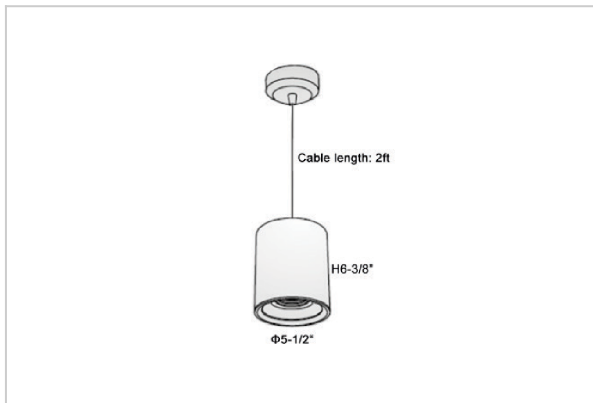

## Product Code : IK-RFlaxoPL-50W-30K-WH-90C-20D

Voltage	100 - 277 V AC, 50-60 Hz
Lumen Output	4250lm
Power	50W
CCT	3000K
CRI	>90
Beam Angle	20°
Light Distribution	Medium
LED Light Source	Osram SOLERIQ S 19
Start Time	Instant
Driver	Stand Alone (included)
Operating Position	No Swiveling Type
Dimming	Triac Dimming / 0-10 V Dimming
Heads	Single Head
Finish	White
Height	6-3/8"
Diameter	5-1/2"
Optics	Reflective Cup Structure
IP Rating	IP65
Application Area	Guest Room, Restaurant, Meeting Room, Club, Hall, Hotel Entrance

### Beam Spread (Options)

Medium 20°		Flood 40°	
ft	Ø	ft	Ø
3.0	1.41	3.0	2.03
9.0	4.22	9.0	6.09
15.0	7.04	15.0	10.15

Flaxo is a technologically advanced LED Pendant Light that incorporates electronic gear and a high-quality lens with wide beam spread. While commonly used as task light, the unique and state-of-the-art design of this luminaire also enhances the overall aesthetics of your store.