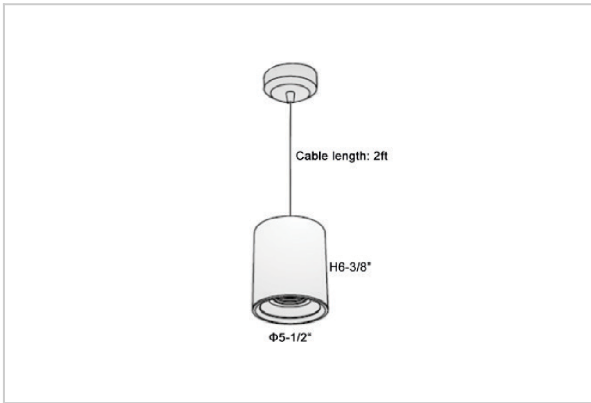

Flaxo Pendant Lights

ITEM SKU#: 662187505794

Product Code : IK-RFlaxoPL-50W-30K-WH-90C-20D

Voltage	100 - 277 V AC, 50-60 Hz
Lumen Output	4250lm
Power	50W
CCT	3000K
CRI	>90
Beam Angle	20°
Light Distribution	Medium
LED Light Source	Osram SOLERIQ S 19
Start Time	Instant
Driver	Stand Alone (included)
Operating Position	No Swiveling Type
Dimming	Triac Dimming / 0-10 V Dimming
Heads	Single Head
Finish	White
Height	6-3/8"
Diameter	5-1/2"
Optics	Reflective Cup Structure
IP Rating	IP65
Application Area	Guest Room, Restaurant, Meeting Room, Club, Hall, Hotel Entrance

Beam Spread (Options)

Medium 20°		Flood 40°	
ft	Ø	ft	Ø
3.0	1.41	3.0	2.03
9.0	4.22	9.0	6.09
15.0	7.04	15.0	10.15

Flaxo is a technologically advanced LED Pendant Light that incorporates electronic gear and a high-quality lens with wide beam spread. While commonly used as task light, the unique and state-of-the-art design of this luminaire also enhances the overall aesthetics of your store.