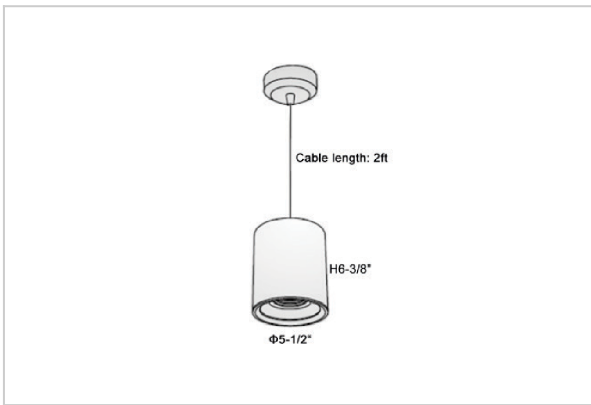

Flaxo Pendant Lights

ITEM SKU#: 662187505770

Product Code : IK-RFlaxoPL-40W-50K-WH-90C-20D

Voltage	100 - 277 V AC, 50-60 Hz
Lumen Output	3800lm
Power	40W
CCT	5000K
CRI	>90
Beam Angle	20°
Light Distribution	Medium
LED Light Source	Osram SOLERIQ S 19
Start Time	Instant
Driver	Stand Alone (included)
Operating Position	No Swiveling Type
Dimming	Triac Dimming / 0-10 V Dimming
Heads	Single Head
Finish	White
Height	6-3/8"
Diameter	5-1/2"
Optics	Reflective Cup Structure
IP Rating	IP65
Application Area	Guest Room, Restaurant, Meeting Room, Club, Hall, Hotel Entrance

Beam Spread (Options)

Medium 20°		Flood 40°	
ft	Ø	ft	Ø
3.0	1.41	3.0	2.03
9.0	4.22	9.0	6.09
15.0	7.04	15.0	10.15

Flaxo is a technologically advanced LED Pendant Light that incorporates electronic gear and a high-quality lens with wide beam spread. While commonly used as task light, the unique and state-of-the-art design of this luminaire also enhances the overall aesthetics of your store.