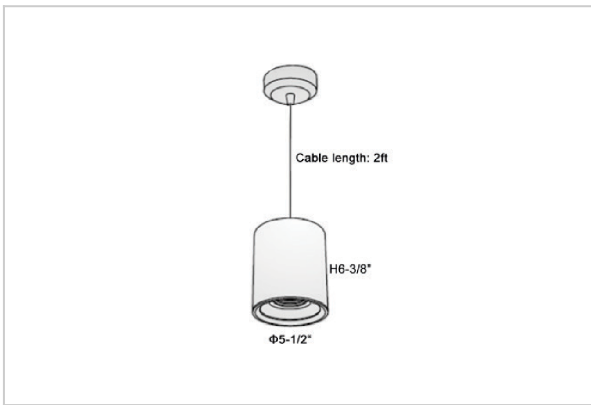

Flaxo Pendant Lights

ITEM SKU#: 662187505763

Product Code : IK-RFlaxoPL-40W-40K-WH-90C-20D

Voltage	100 - 277 V AC, 50-60 Hz
Lumen Output	3600lm
Power	40W
CCT	4000K
CRI	>90
Beam Angle	20°
Light Distribution	Medium
LED Light Source	Osram SOLERIQ S 19
Start Time	Instant
Driver	Stand Alone (included)
Operating Position	No Swiveling Type
Dimming	Triac Dimming / 0-10 V Dimming
Heads	Single Head
Finish	White
Height	6-3/8"
Diameter	5-1/2"
Optics	Reflective Cup Structure
IP Rating	IP65
Application Area	Guest Room, Restaurant, Meeting Room, Club, Hall, Hotel Entrance

Beam Spread (Options)

Medium 20°		Flood 40°	
ft	Ø	ft	Ø
3.0	1.41	3.0	2.03
9.0	4.22	9.0	6.09
15.0	7.04	15.0	10.15

Flaxo is a technologically advanced LED Pendant Light that incorporates electronic gear and a high-quality lens with wide beam spread. While commonly used as task light, the unique and state-of-the-art design of this luminaire also enhances the overall aesthetics of your store.