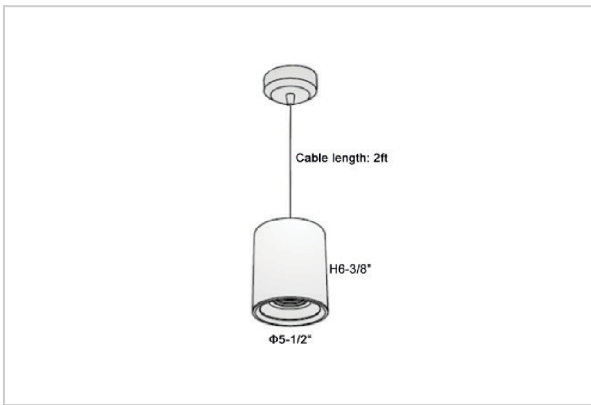

Flaxo Pendant Lights

ITEM SKU#: 662187505756

Product Code : IK-RFlaxoPL-40W-30K-WH-90C-20D

Voltage	100 - 277 V AC, 50-60 Hz
Lumen Output	3400lm
Power	40W
CCT	3000K
CRI	>90
Beam Angle	20°
Light Distribution	Medium
LED Light Source	Osram SOLERIQ S 19
Start Time	Instant
Driver	Stand Alone (included)
Operating Position	No Swiveling Type
Dimming	Triac Dimming / 0-10 V Dimming
Heads	Single Head
Finish	White
Height	6-3/8"
Diameter	5-1/2"
Optics	Reflective Cup Structure
IP Rating	IP65
Application Area	Guest Room, Restaurant, Meeting Room, Club, Hall, Hotel Entrance

Beam Spread (Options)

Medium 20°		Flood 40°	
ft	Ø	ft	Ø
3.0	1.41	3.0	2.03
9.0	4.22	9.0	6.09
15.0	7.04	15.0	10.15

Flaxo is a technologically advanced LED Pendant Light that incorporates electronic gear and a high-quality lens with wide beam spread. While commonly used as task light, the unique and state-of-the-art design of this luminaire also enhances the overall aesthetics of your store.