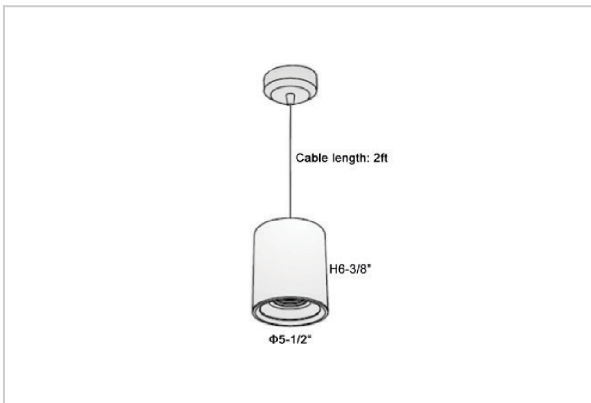

Flaxo Pendant Lights

ITEM SKU#: 662187505749

Product Code : IK-RFlaxoPL-40W-27K-WH-90C-20D

Voltage	100 - 277 V AC, 50-60 Hz
Lumen Output	3200lm
Power	40W
CCT	2700K
CRI	>90
Beam Angle	20°
Light Distribution	Medium
LED Light Source	Osram SOLERIQ S 19
Start Time	Instant
Driver	Stand Alone (included)
Operating Position	No Swiveling Type
Dimming	Triac Dimming / 0-10 V Dimming
Heads	Single Head
Finish	White
Height	6-3/8"
Diameter	5-1/2"
Optics	Reflective Cup Structure
IP Rating	IP65
Application Area	Guest Room, Restaurant, Meeting Room, Club, Hall, Hotel Entrance

Beam Spread (Options)

Medium 20°		Flood 40°	
ft	Ø	ft	Ø
3.0	1.41	3.0	2.03
9.0	4.22	9.0	6.09
15.0	7.04	15.0	10.15

Flaxo is a technologically advanced LED Pendant Light that incorporates electronic gear and a high-quality lens with wide beam spread. While commonly used as task light, the unique and state-of-the-art design of this luminaire also enhances the overall aesthetics of your store.