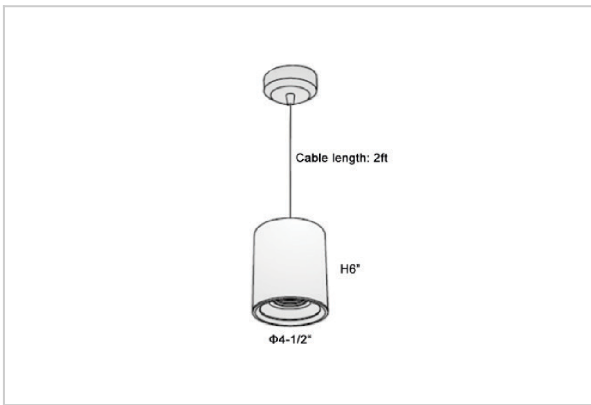

Flaxo Pendant Lights

ITEM SKU#: 662187505732

Product Code : IK-RFlaxoPL-30W-50K-WH-90C-20D

Voltage	100 - 277 V AC, 50-60 Hz
Lumen Output	2850lm
Power	30W
CCT	5000K
CRI	>90
Beam Angle	20°
Light Distribution	Medium
LED Light Source	Osram SOLERIQ S 19
Start Time	Instant
Driver	Stand Alone (included)
Operating Position	No Swiveling Type
Dimming	Triac Dimming / 0-10 V Dimming
Heads	Single Head
Finish	White
Height	6"
Diameter	4-1/2"
Optics	Reflective Cup Structure
IP Rating	IP65
Application Area	Guest Room, Restaurant, Meeting Room, Club, Hall, Hotel Entrance

Beam Spread (Options)

Medium 20°		Flood 40°	
ft	Ø	ft	Ø
3.0	1.41	3.0	2.03
9.0	4.22	9.0	6.09
15.0	7.04	15.0	10.15

Flaxo is a technologically advanced LED Pendant Light that incorporates electronic gear and a high-quality lens with wide beam spread. While commonly used as task light, the unique and state-of-the-art design of this luminaire also enhances the overall aesthetics of your store.