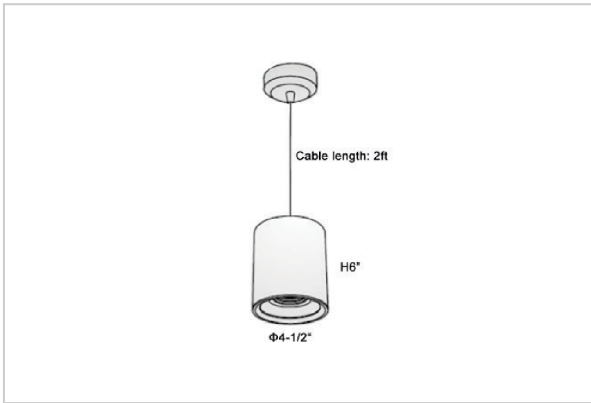

Flaxo Pendant Lights

ITEM SKU#: 662187505725

Product Code : IK-RFlaxoPL-30W-40K-WH-90C-20D

Voltage	100 - 277 V AC, 50-60 Hz
Lumen Output	2700lm
Power	30W
CCT	4000K
CRI	>90
Beam Angle	20°
Light Distribution	Medium
LED Light Source	Osram SOLERIQ S 19
Start Time	Instant
Driver	Stand Alone (included)
Operating Position	No Swiveling Type
Dimming	Triac Dimming / 0-10 V Dimming
Heads	Single Head
Finish	White
Height	6"
Diameter	4-1/2"
Optics	Reflective Cup Structure
IP Rating	IP65
Application Area	Guest Room, Restaurant, Meeting Room, Club, Hall, Hotel Entrance

Beam Spread (Options)

Medium 20°		Flood 40°	
ft	Ø	ft	Ø
3.0	1.41	3.0	2.03
9.0	4.22	9.0	6.09
15.0	7.04	15.0	10.15

Flaxo is a technologically advanced LED Pendant Light that incorporates electronic gear and a high-quality lens with wide beam spread. While commonly used as task light, the unique and state-of-the-art design of this luminaire also enhances the overall aesthetics of your store.