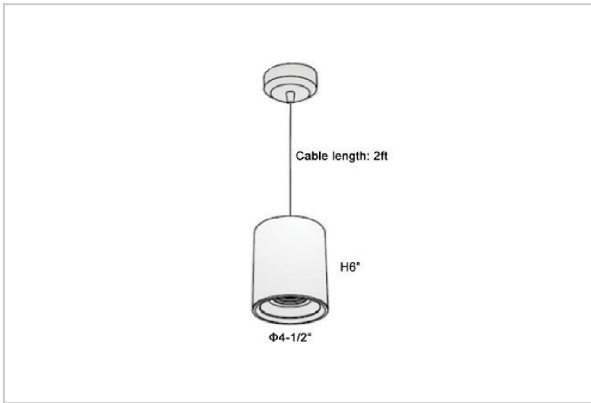

Flaxo Pendant Lights

ITEM SKU#: 662187505718

Product Code : IK-RFlaxoPL-30W-30K-WH-90C-20D

Voltage	100 - 277 V AC, 50-60 Hz
Lumen Output	2550lm
Power	30W
CCT	3000K
CRI	>90
Beam Angle	20°
Light Distribution	Medium
LED Light Source	Osram SOLERIQ S 19
Start Time	Instant
Driver	Stand Alone (included)
Operating Position	No Swiveling Type
Dimming	Triac Dimming / 0-10 V Dimming
Heads	Single Head
Finish	White
Height	6"
Diameter	4-1/2"
Optics	Reflective Cup Structure
IP Rating	IP65
Application Area	Guest Room, Restaurant, Meeting Room, Club, Hall, Hotel Entrance

Beam Spread (Options)

Medium 20°		Flood 40°	
ft	Ø	ft	Ø
3.0	1.41	3.0	2.03
9.0	4.22	9.0	6.09
15.0	7.04	15.0	10.15

Flaxo is a technologically advanced LED Pendant Light that incorporates electronic gear and a high-quality lens with wide beam spread. While commonly used as task light, the unique and state-of-the-art design of this luminaire also enhances the overall aesthetics of your store.