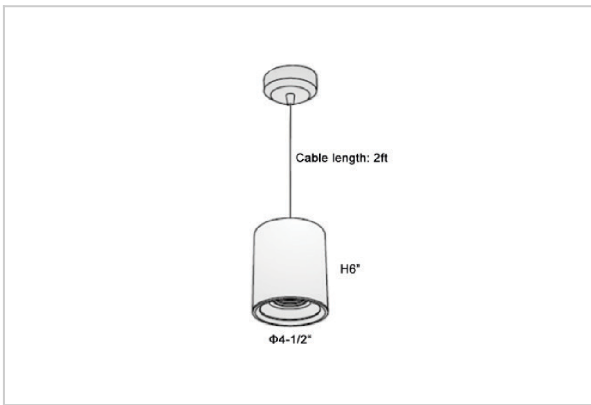

Flaxo Pendant Lights

ITEM SKU#: 662187505701

Product Code : IK-RFlaxoPL-30W-27K-WH-90C-20D

Voltage	100 - 277 V AC, 50-60 Hz
Lumen Output	2400lm
Power	30W
CCT	2700K
CRI	>90
Beam Angle	20°
Light Distribution	Medium
LED Light Source	Osram SOLERIQ S 19
Start Time	Instant
Driver	Stand Alone (included)
Operating Position	No Swiveling Type
Dimming	Triac Dimming / 0-10 V Dimming
Heads	Single Head
Finish	White
Height	6"
Diameter	4-1/2"
Optics	Reflective Cup Structure
IP Rating	IP65
Application Area	Guest Room, Restaurant, Meeting Room, Club, Hall, Hotel Entrance

Beam Spread (Options)

Medium 20°		Flood 40°	
ft	Ø	ft	Ø
3.0	1.41	3.0	2.03
9.0	4.22	9.0	6.09
15.0	7.04	15.0	10.15

Flaxo is a technologically advanced LED Pendant Light that incorporates electronic gear and a high-quality lens with wide beam spread. While commonly used as task light, the unique and state-of-the-art design of this luminaire also enhances the overall aesthetics of your store.