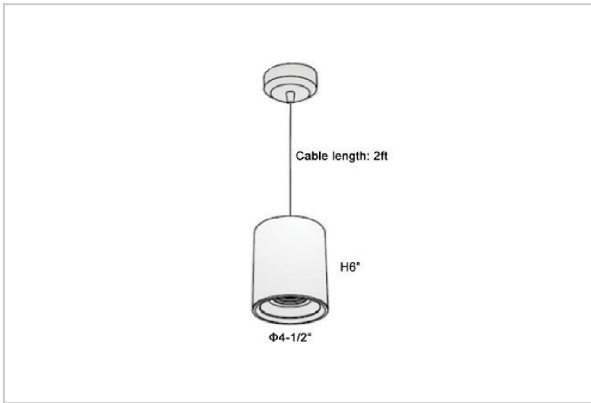

## Product Code : IK-RFlaxoPL-30W-27K-WH-90C-20D

Voltage	100 - 277 V AC, 50-60 Hz
Lumen Output	2400lm
Power	30W
CCT	2700K
CRI	>90
Beam Angle	20°
Light Distribution	Medium
LED Light Source	Osram SOLERIQ S 19
Start Time	Instant
Driver	Stand Alone (included)
Operating Position	No Swiveling Type
Dimming	Triac Dimming / 0-10 V Dimming
Heads	Single Head
Finish	White
Height	6"
Diameter	4-1/2"
Optics	Reflective Cup Structure
IP Rating	IP65
Application Area	Guest Room, Restaurant, Meeting Room, Club, Hall, Hotel Entrance

### Beam Spread (Options)

Medium 20°		Flood 40°	
ft	Ø	ft	Ø
3.0	1.41	3.0	2.03
9.0	4.22	9.0	6.09
15.0	7.04	15.0	10.15

Flaxo is a technologically advanced LED Pendant Light that incorporates electronic gear and a high-quality lens with wide beam spread. While commonly used as task light, the unique and state-of-the-art design of this luminaire also enhances the overall aesthetics of your store.